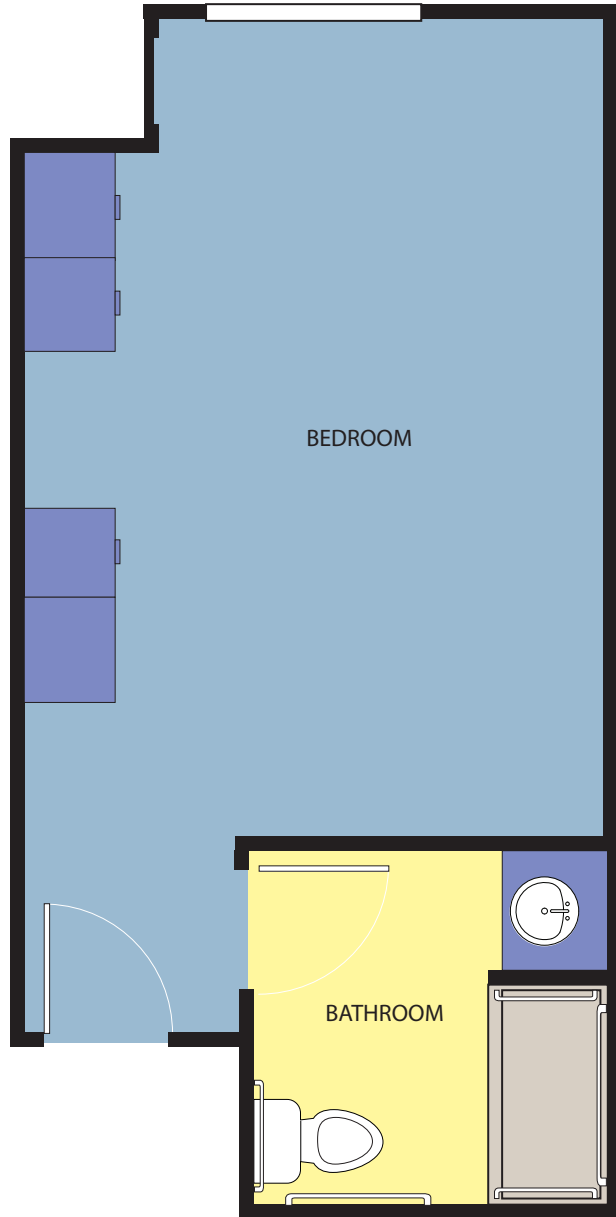

Deluxe Suite | Approx. 390 Square Feet  
*(Two built-in wardrobes available)*

**Thrive Memory Care at West Chester**  
7200 Heritagespring Drive | West Chester, OH 45069 | 513.342.8889  
Hello@ThriveAtWestChester.com | ThriveSL.com/MemoryCareWestChester

Deluxe Suite | Approx. 390 Square Feet  
*(Two built-in wardrobes available)*

Classic Suite | Approx. 350 Square Feet  
*(One built-in wardrobe available)*

**Thrive Memory Care at West Chester**  
7200 Heritagespring Drive | West Chester, OH 45069 | 513.342.8889  
Hello@ThriveAtWestChester.com | ThriveSL.com/MemoryCareWestChester

Classic Suite | Approx. 350 Square Feet  
*(One built-in wardrobe available)*