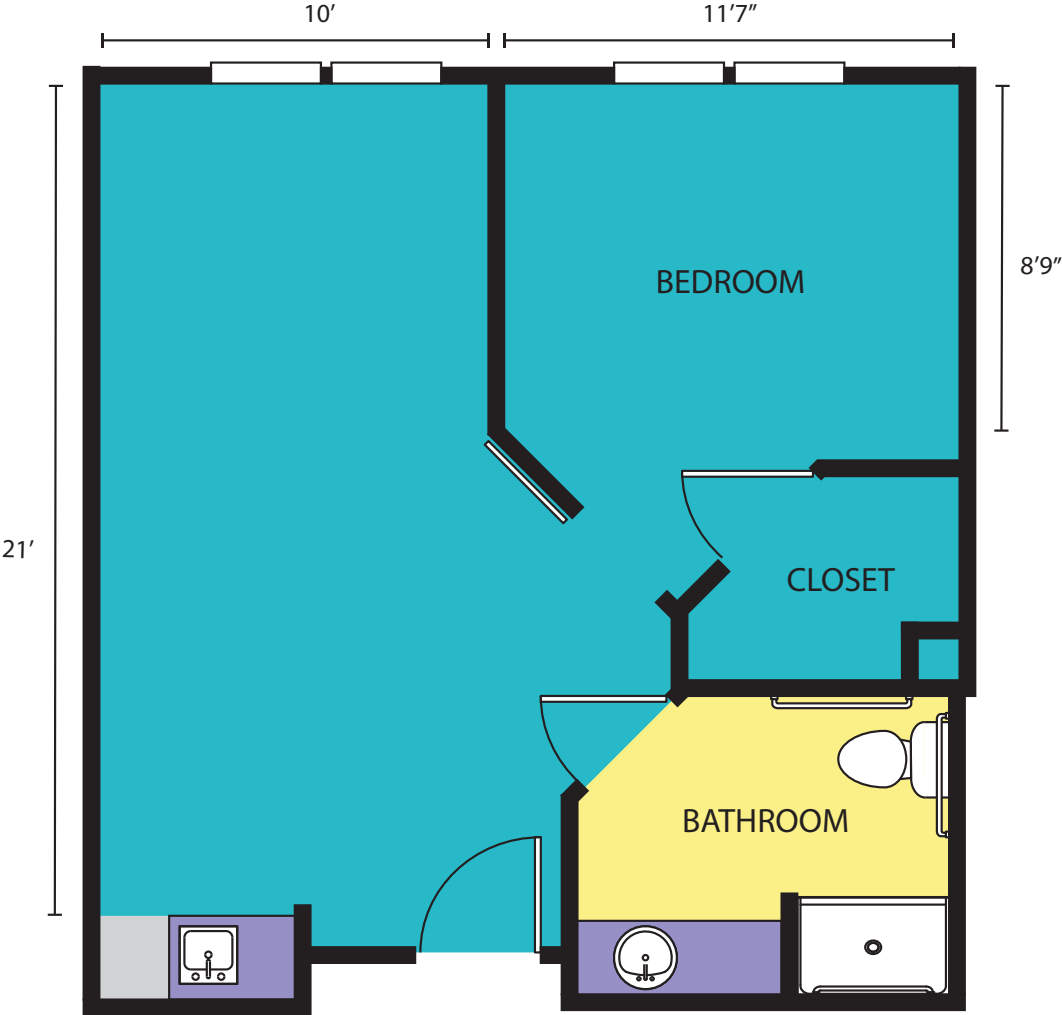

Assisted Living Classic Plus Suite | Approx. 360 Square Feet

Assisted Living Regency Suite | Approx. 385 Square Feet

Assisted Living Regency Suite | Approx. 385 Square Feet

Assisted Living Deluxe Suite | Approx. 425 Square Feet

Assisted Living Deluxe Suite | Approx. 425 Square Feet

Assisted Living 2 Room Suite | Approx. 495 Square Feet

Assisted Living 2 Room Suite | Approx. 495 Square Feet

Thrive at Jones Farm
2238 Cecil Ashburn Drive, SE | Huntsville, AL 35802
256.429.3008 | [Hello@ThriveAtJonesFarm.com](mailto>Hello@ThriveAtJonesFarm.com) | ThriveSL.com/JonesFarm

Memory Care Classic Suite | Approx. 345 Square Feet

Memory Care Classic Suite | Approx. 345 Square Feet

Memory Care Classic Plus Suite | Approx. 376 Square Feet

Memory Care Classic Plus Suite | Approx. 376 Square Feet