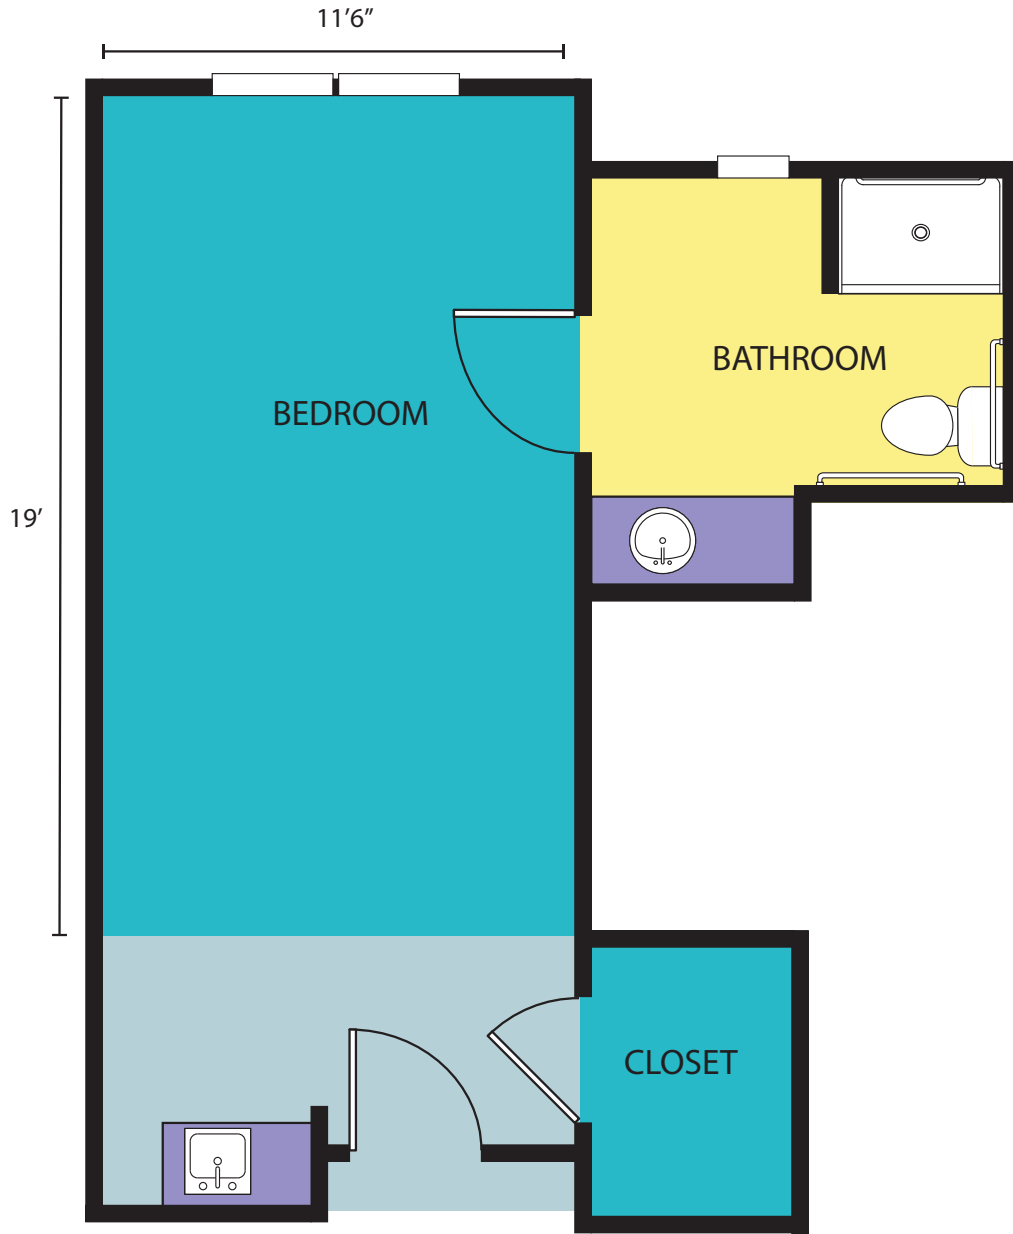

Assisted Living Classic Plus Suite | Approx. 360 Square Feet

Assisted Living Regency Suite | Approx. 385 Square Feet

Assisted Living Regency Suite | Approx. 385 Square Feet

Assisted Living Deluxe Suite | Approx. 425 Square Feet

Assisted Living Deluxe Suite | Approx. 425 Square Feet

Assisted Living 2 Room Suite | Approx. 495 Square Feet

Assisted Living 2 Room Suite | Approx. 495 Square Feet

Thrive at Jones Farm
2238 Cecil Ashburn Drive, SE | Huntsville, AL 35802
256.429.3008 | [Hello@ThriveAtJonesFarm.com](mailto>Hello@ThriveAtJonesFarm.com) | ThriveSL.com/JonesFarm

Memory Care Classic Suite | Approx. 345 Square Feet

Memory Care Classic Suite | Approx. 345 Square Feet

Memory Care Classic Plus Suite | Approx. 376 Square Feet

Memory Care Classic Plus Suite | Approx. 376 Square Feet