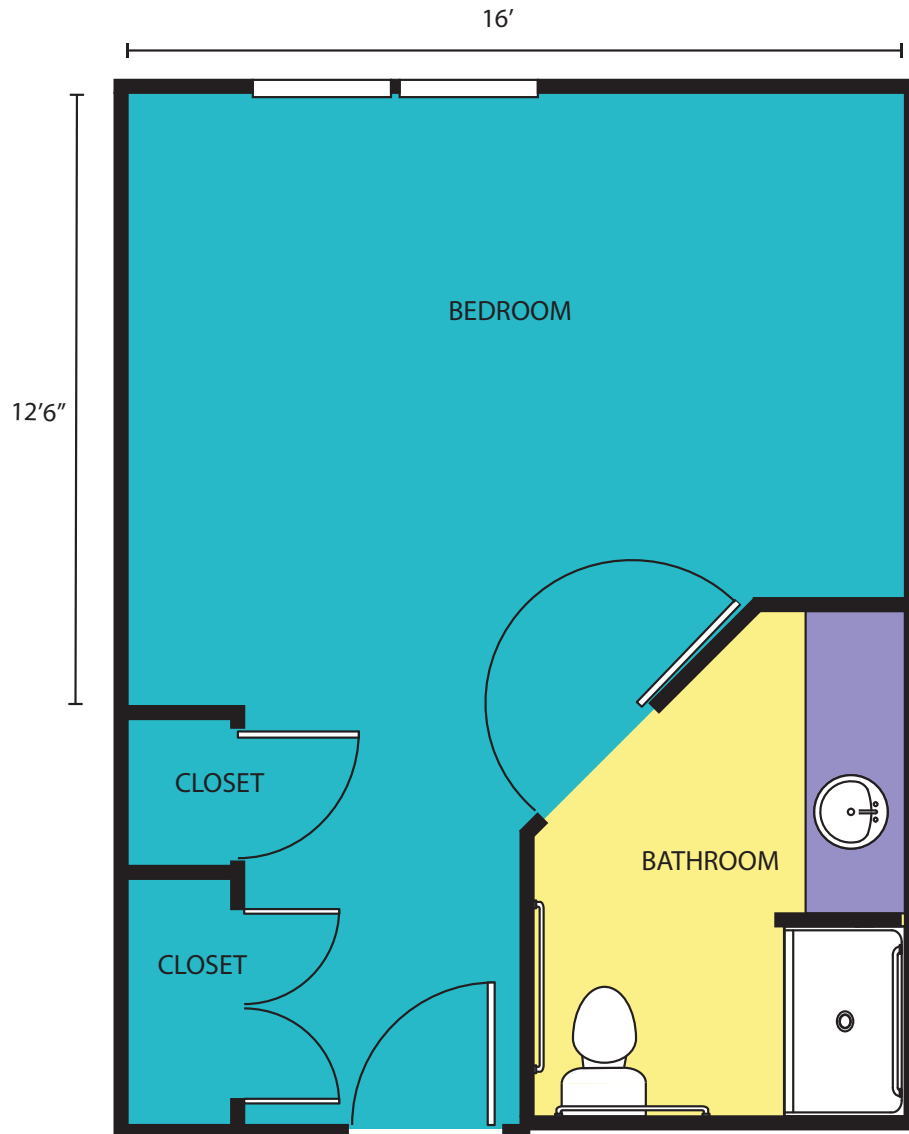

Assisted Living Classic Plus Suite | Approx. 360 Square Feet

Assisted Living Regency Suite | Approx. 385 Square Feet

Assisted Living Regency Suite | Approx. 385 Square Feet

Assisted Living Deluxe Suite | Approx. 425 Square Feet

Assisted Living Deluxe Suite | Approx. 425 Square Feet

Assisted Living 2 Room Suite | Approx. 495 Square Feet

Assisted Living 2 Room Suite | Approx. 495 Square Feet

Thrive at Jones Farm
2238 Cecil Ashburn Drive, SE | Huntsville, AL 35802
256.429.3008 | [Hello@ThriveAtJonesFarm.com](mailto>Hello@ThriveAtJonesFarm.com) | ThriveSL.com/JonesFarm

Memory Care Classic Suite | Approx. 345 Square Feet

Memory Care Classic Suite | Approx. 345 Square Feet

Memory Care Classic Plus Suite | Approx. 376 Square Feet

Memory Care Classic Plus Suite | Approx. 376 Square Feet