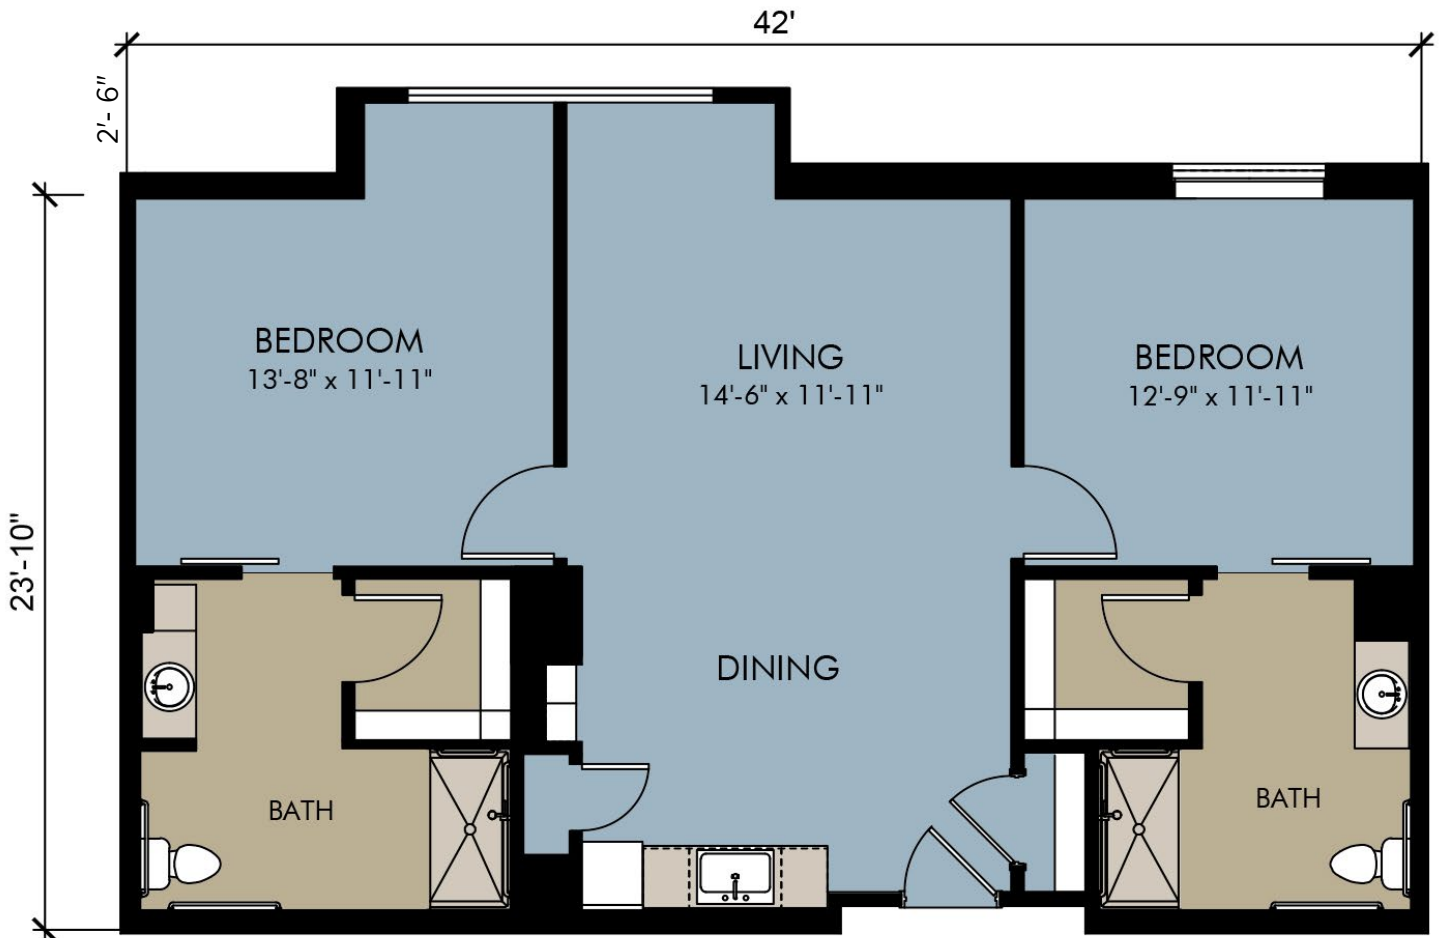

Assisted Living Avalon Suite | Approx. 1068 Square Feet

Thrive at Montvale

110 Summit Avenue | Montvale, NJ 07645

201-201-8815 | [Hello@ThriveAtMontvale.com](mailto>Hello@ThriveAtMontvale.com) | ThriveSL.com/montvale