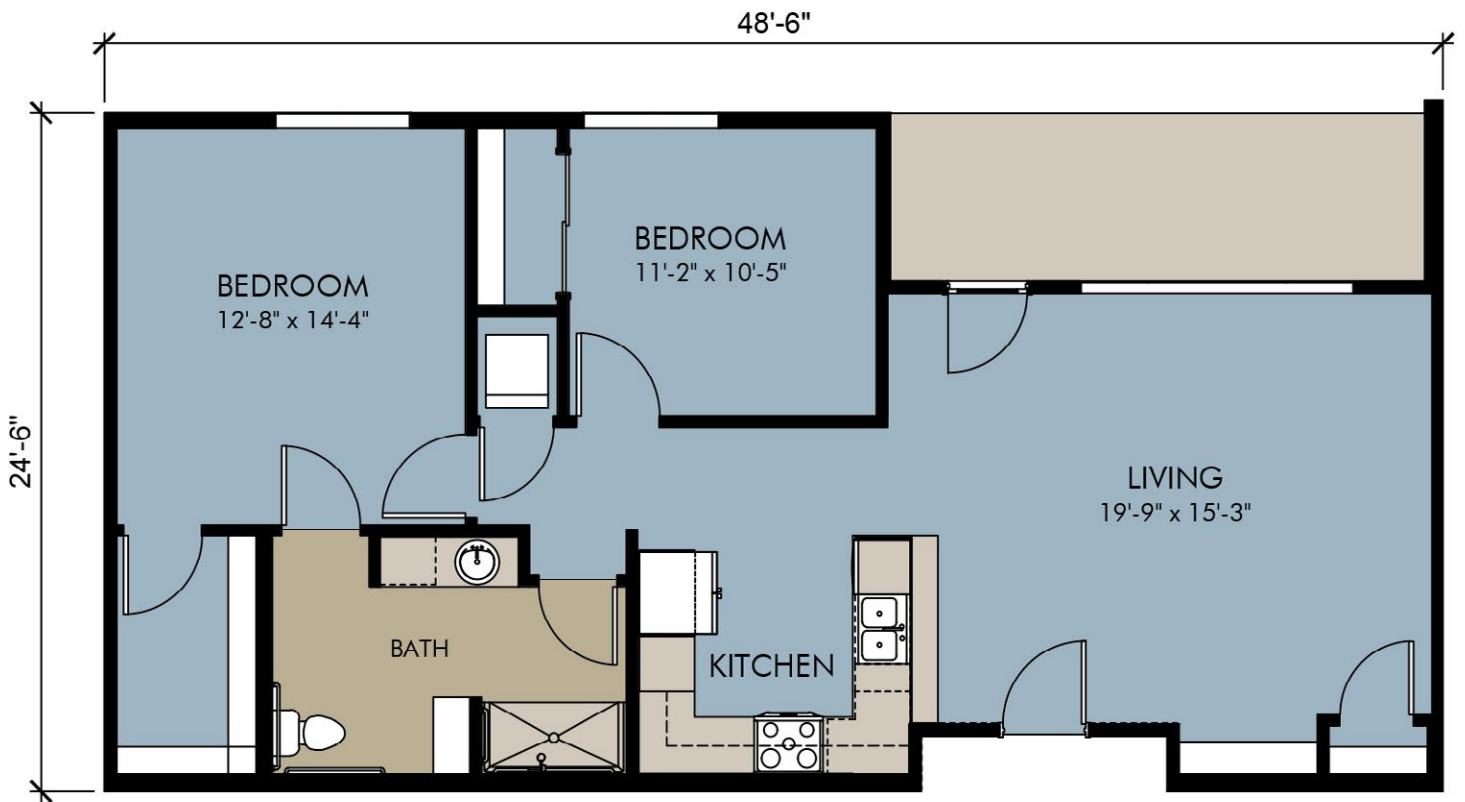

Independent Living Wildwood Apartment  
Approx. 1048 Square Feet (+ 118 sf Balcony)

**Thrive at Montvale**

110 Summit Avenue | Montvale, NJ 07645

201-201-8815 | [Hello@ThriveAtMontvale.com](mailto>Hello@ThriveAtMontvale.com) | [ThriveSL.com/montvale](http://ThriveSL.com/montvale)

Independent Living Wildwood Apartment  
Approx. 1048 Square Feet (+ 118 sf Balcony)

Independent Living Wildwood Apartment  
Approx. 1048 Square Feet (+ 118 sf Balcony)

**Thrive at Montvale**

110 Summit Avenue | Montvale, NJ 07645