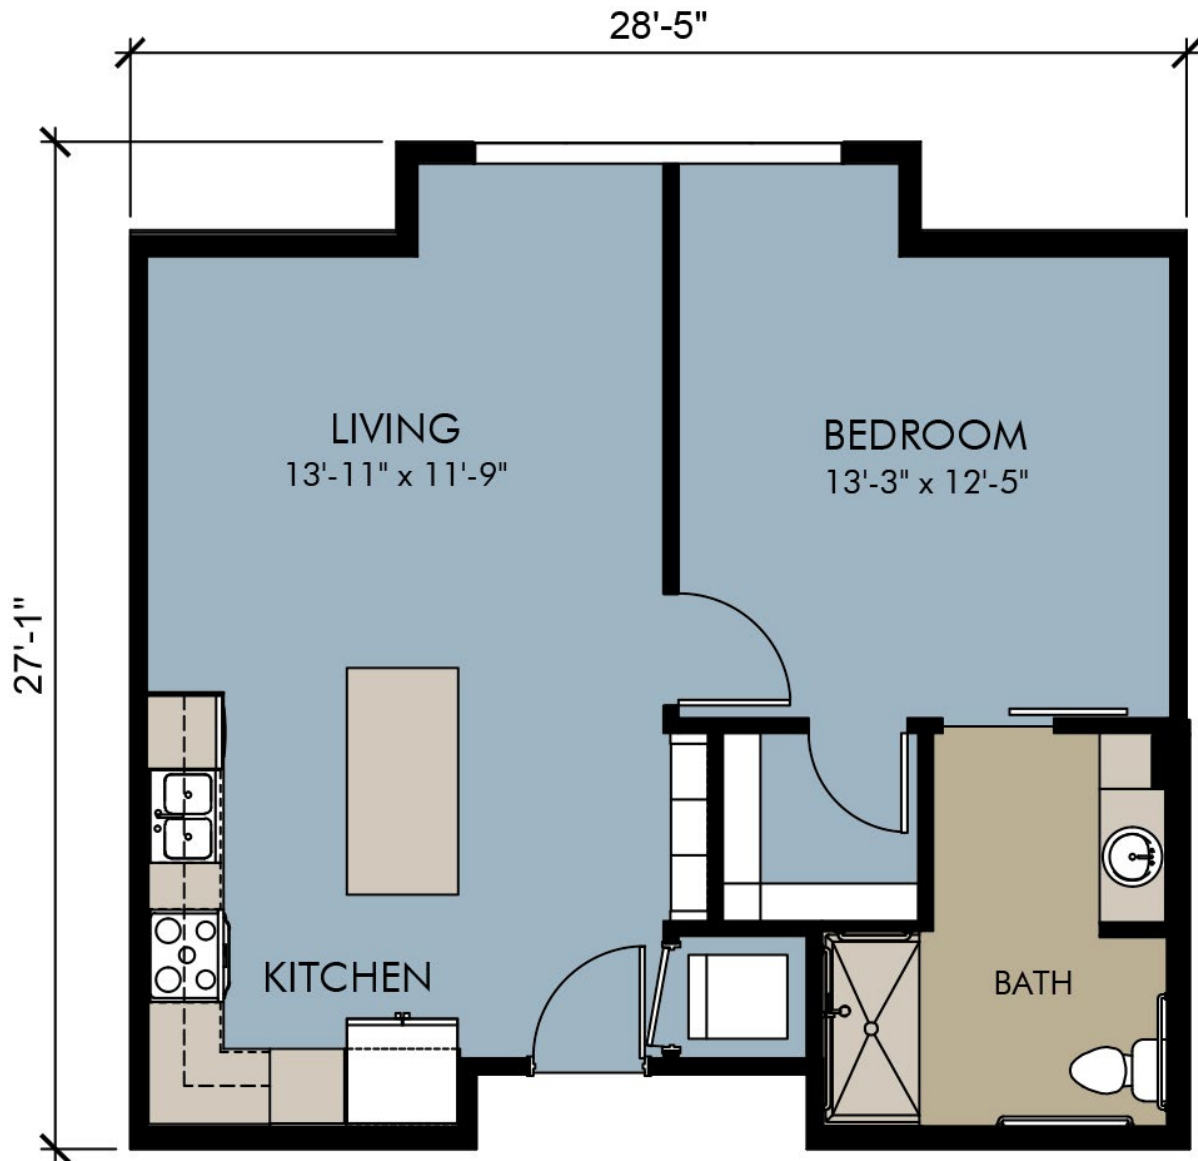

Independent Living Asbury Apartment | Approx. 740 Square Feet

Thrive at Montvale

110 Summit Avenue | Montvale, NJ 07645

201-201-8815 | [Hello@ThriveAtMontvale.com](mailto>Hello@ThriveAtMontvale.com) | ThriveSL.com/montvale