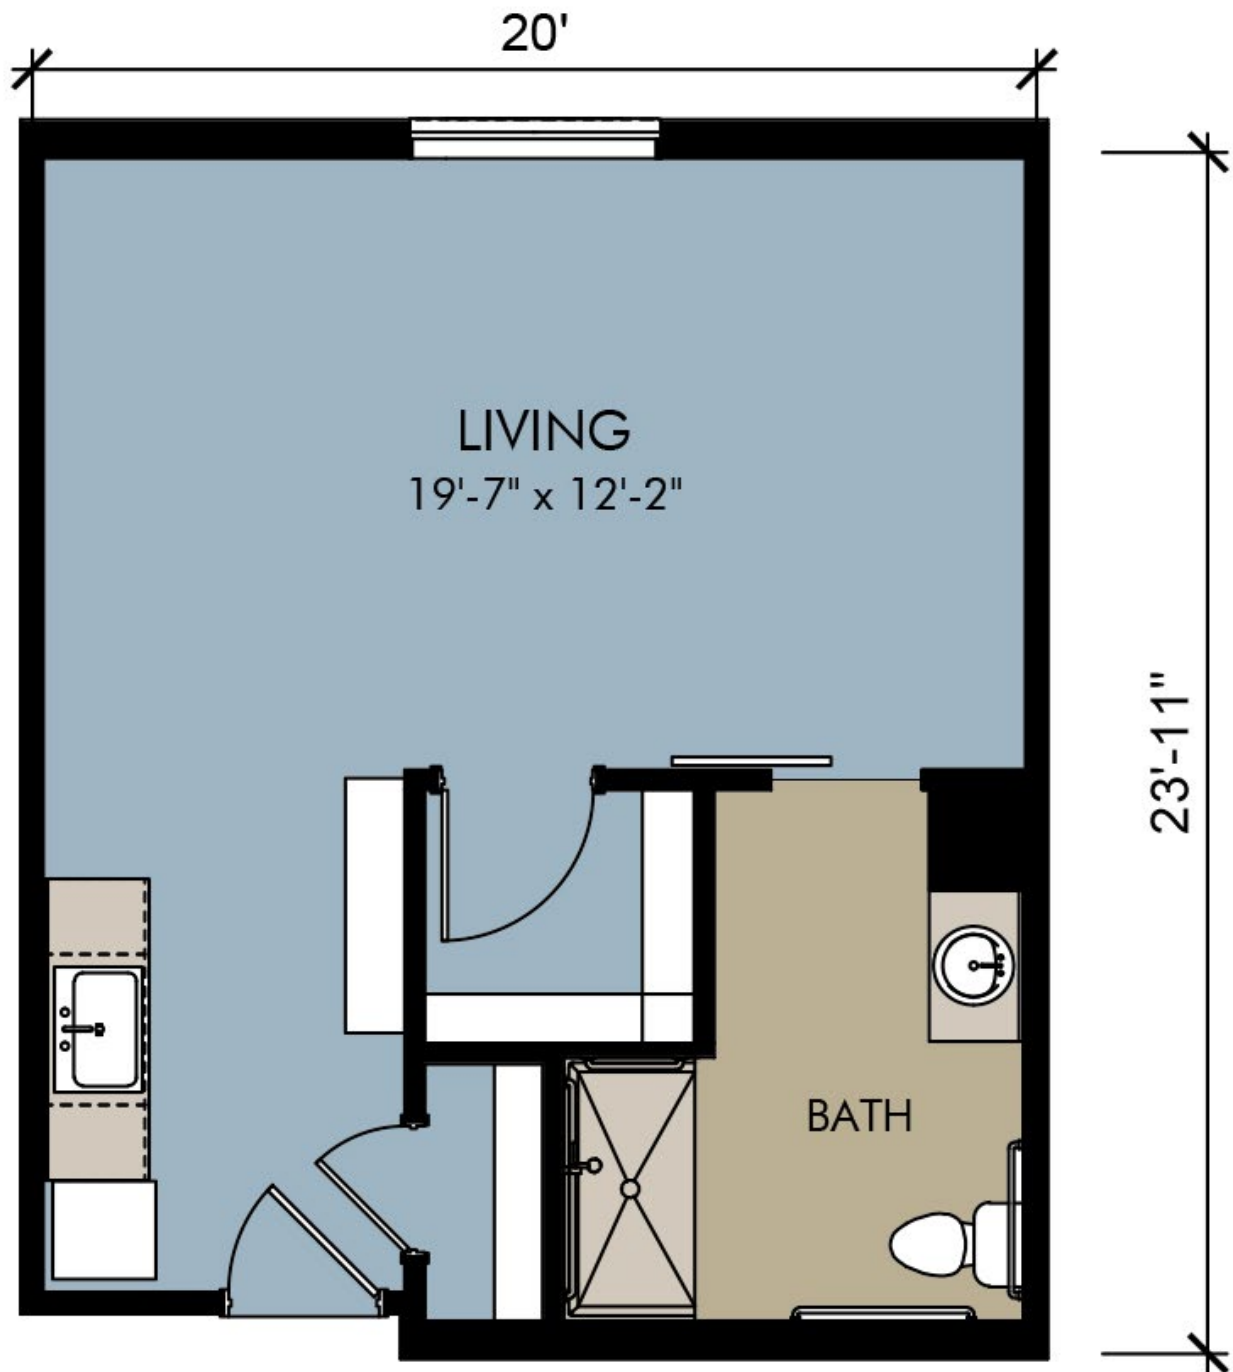

Assisted Living Belmar Suite | Approx. 340 Square Feet

**Thrive at Montvale**

110 Summit Avenue | Montvale, NJ 07645

201-201-8815 | [Hello@ThriveAtMontvale.com](mailto>Hello@ThriveAtMontvale.com) | [ThriveSL.com/montvale](http://ThriveSL.com/montvale)

Assisted Living Belmar Suite | Approx. 340 Square Feet

Assisted Living Belmar Suite | Approx. 485 Square Feet

Assisted Living Belmar Suite | Approx. 485 Square Feet

Assisted Living Belmar Suite | Approx. 340 Square Feet (each suite)