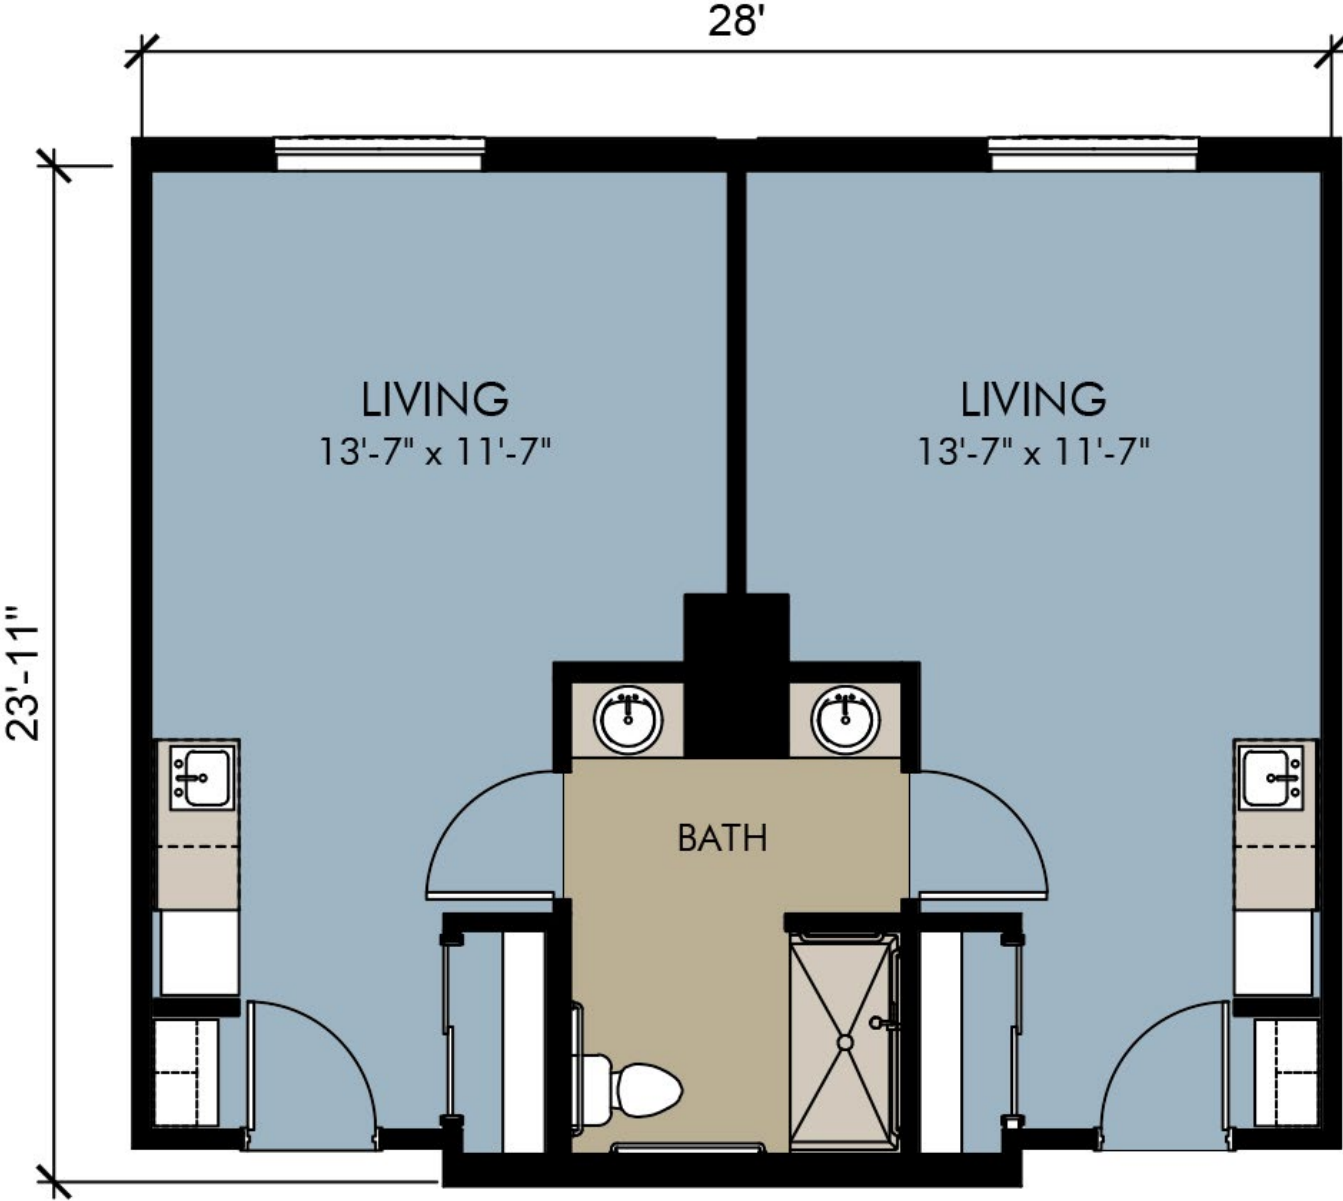

Assisted Living Belmar Suite | Approx. 340 Square Feet (each suite)

Thrive at Montvale

110 Summit Avenue | Montvale, NJ 07645
201-201-8815 | Hello@ThriveAtMontvale.com | ThriveSL.com/montvale