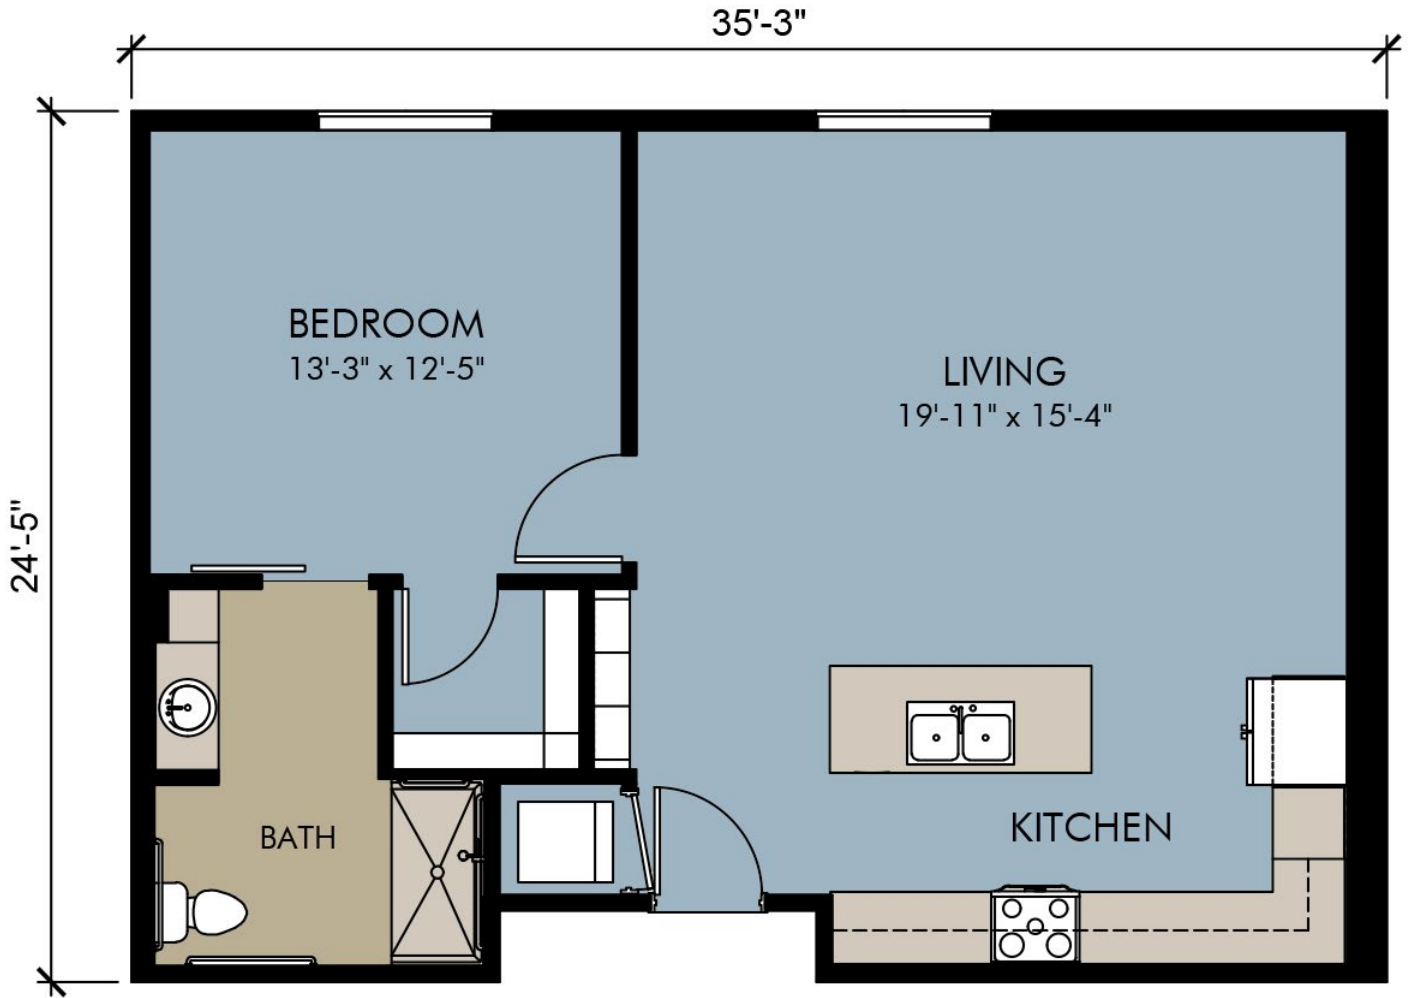

Independent Living Asbury Apartment | Approx. 833 Square Feet

Thrive at Montvale

110 Summit Avenue | Montvale, NJ 07645

201-201-8815 | Hello@ThriveAtMontvale.com | ThriveSL.com/montvale