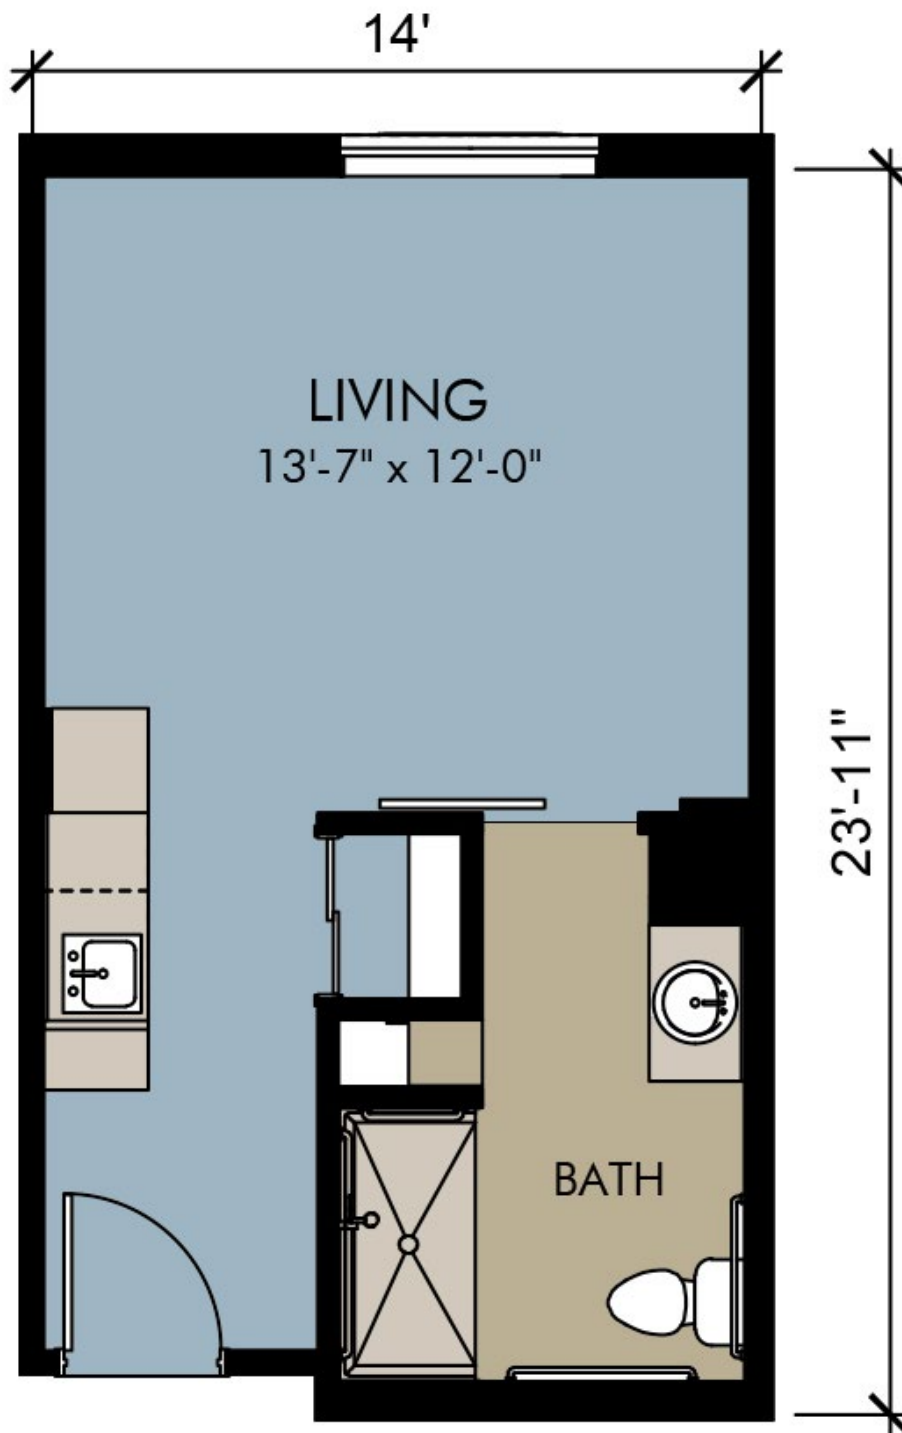

Assisted Living Belmar Suite | Approx. 340 Square Feet

**Thrive at Montvale**

110 Summit Avenue | Montvale, NJ 07645

201-201-8815 | [Hello@ThriveAtMontvale.com](mailto>Hello@ThriveAtMontvale.com) | [ThriveSL.com/montvale](http://ThriveSL.com/montvale)

Assisted Living Belmar Suite | Approx. 340 Square Feet

Assisted Living Belmar Suite | Approx. 485 Square Feet

Assisted Living Belmar Suite | Approx. 485 Square Feet

Assisted Living Belmar Suite | Approx. 340 Square Feet (each suite)