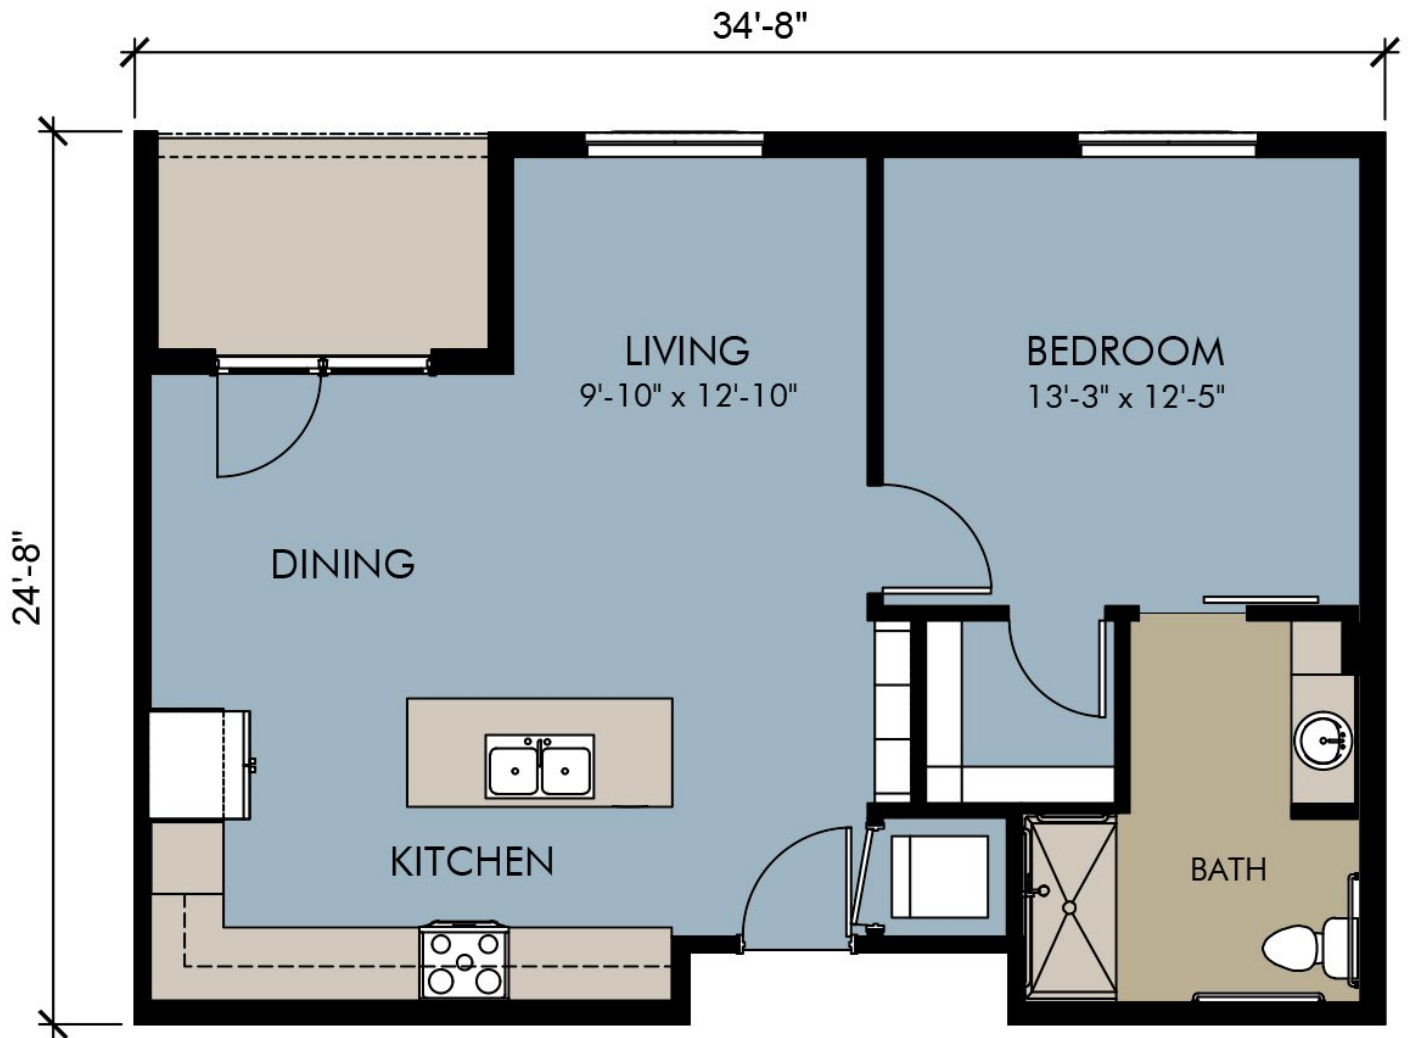

Independent Living Asbury Apartment  
Approx. 766 Square Feet (+58 sf Balcony)

**Thrive at Montvale**

110 Summit Avenue | Montvale, NJ 07645

201-201-8815 | [Hello@ThriveAtMontvale.com](mailto>Hello@ThriveAtMontvale.com) | [ThriveSL.com/montvale](http://ThriveSL.com/montvale)

Independent Living Asbury Apartment  
Approx. 766 Square Feet (+58 sf Balcony)

Independent Living Asbury Apartment | Approx. 825 Square Feet

**Thrive at Montvale**  
110 Summit Avenue | Montvale, NJ 07645  
201-201-8815 | [Hello@ThriveAtMontvale.com](mailto:Hello@ThriveAtMontvale.com) | [ThriveSL.com/montvale](http://ThriveSL.com/montvale)