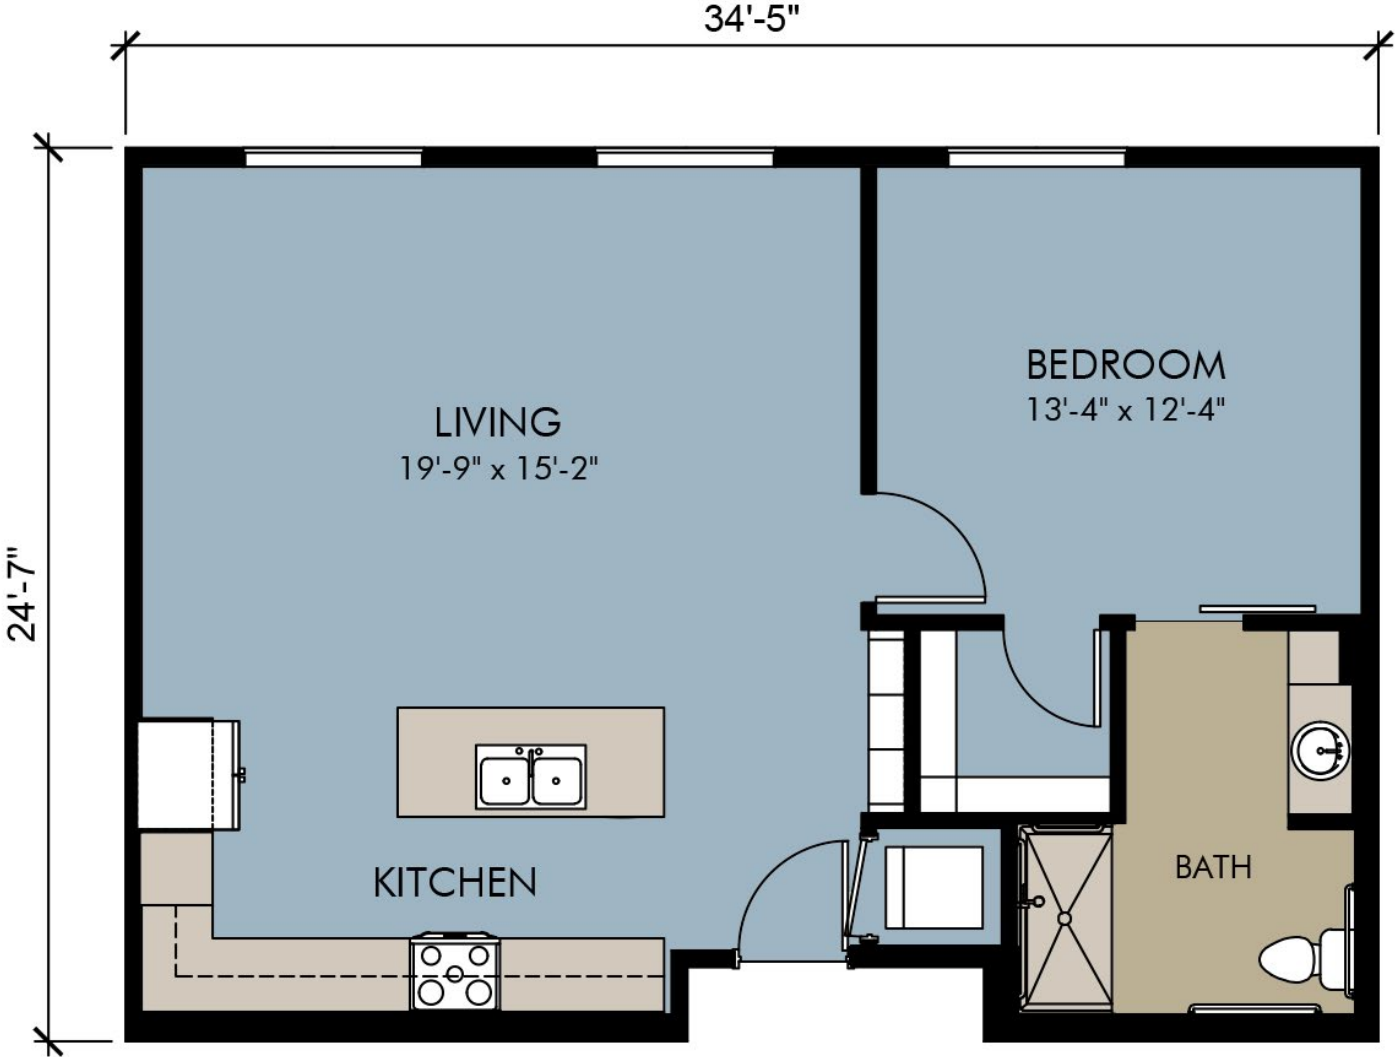

Independent Living Asbury Apartment  
Approx. 766 Square Feet (+58 sf Balcony)

Independent Living Asbury Apartment | Approx. 825 Square Feet

**Thrive at Montvale**  
110 Summit Avenue | Montvale, NJ 07645  
201-201-8815 | [Hello@ThriveAtMontvale.com](mailto:Hello@ThriveAtMontvale.com) | [ThriveSL.com/montvale](http://ThriveSL.com/montvale)

Independent Living Asbury Apartment | Approx. 825 Square Feet

**Thrive at Montvale**  
110 Summit Avenue | Montvale, NJ 07645  
201-201-8815 | Hello@ThriveAtMontvale.com | ThriveSL.com/montvale

Independent Living Asbury Apartment | Approx. 833 Square Feet