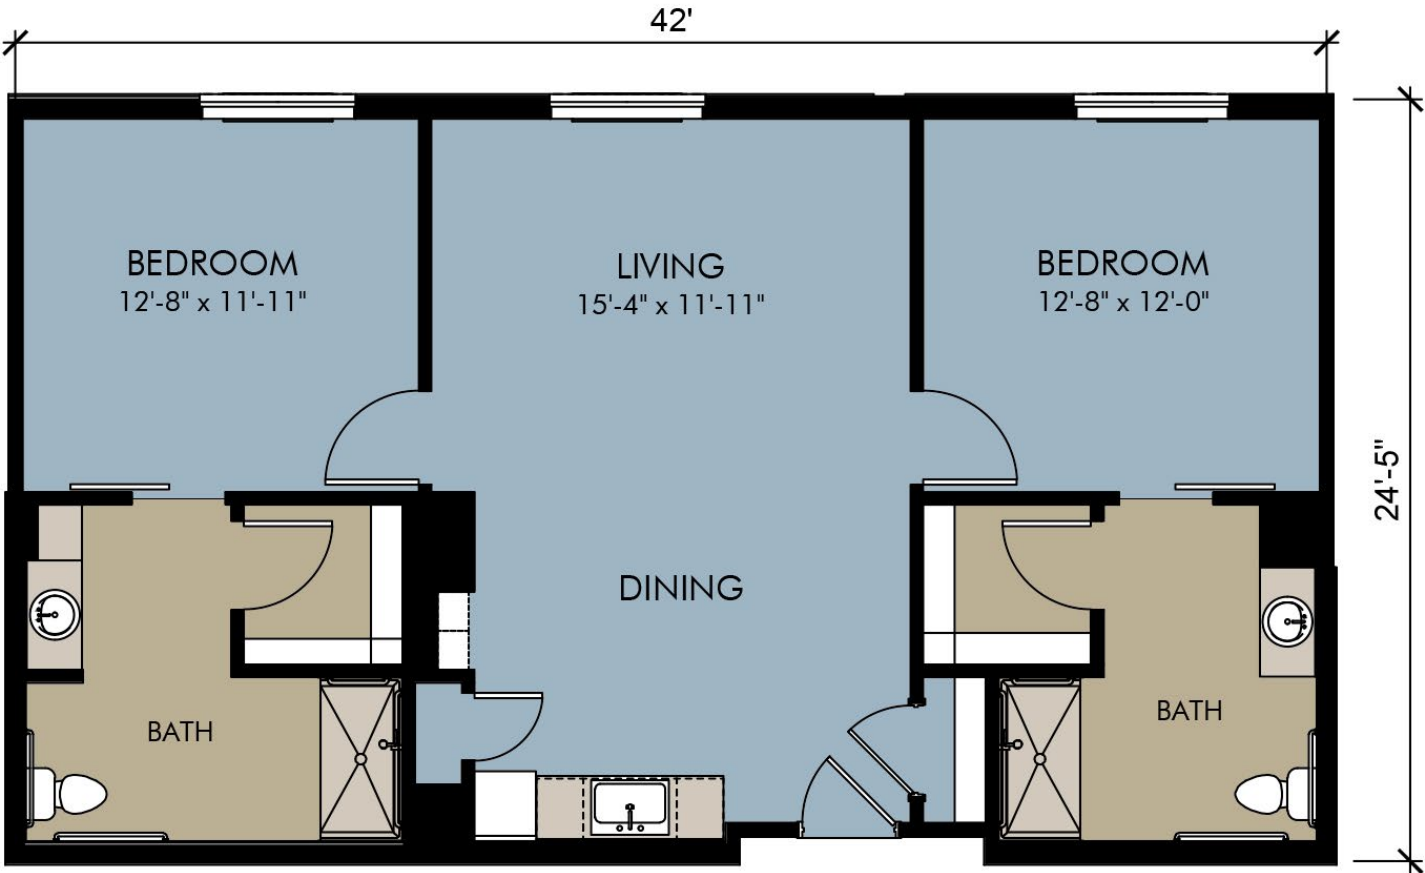

Assisted Living Avalon Suite | Approx. 1025 Square Feet

Thrive at Montvale
110 Summit Avenue | Montvale, NJ 07645
201-201-8815 | Hello@ThriveAtMontvale.com | ThriveSL.com/montvale