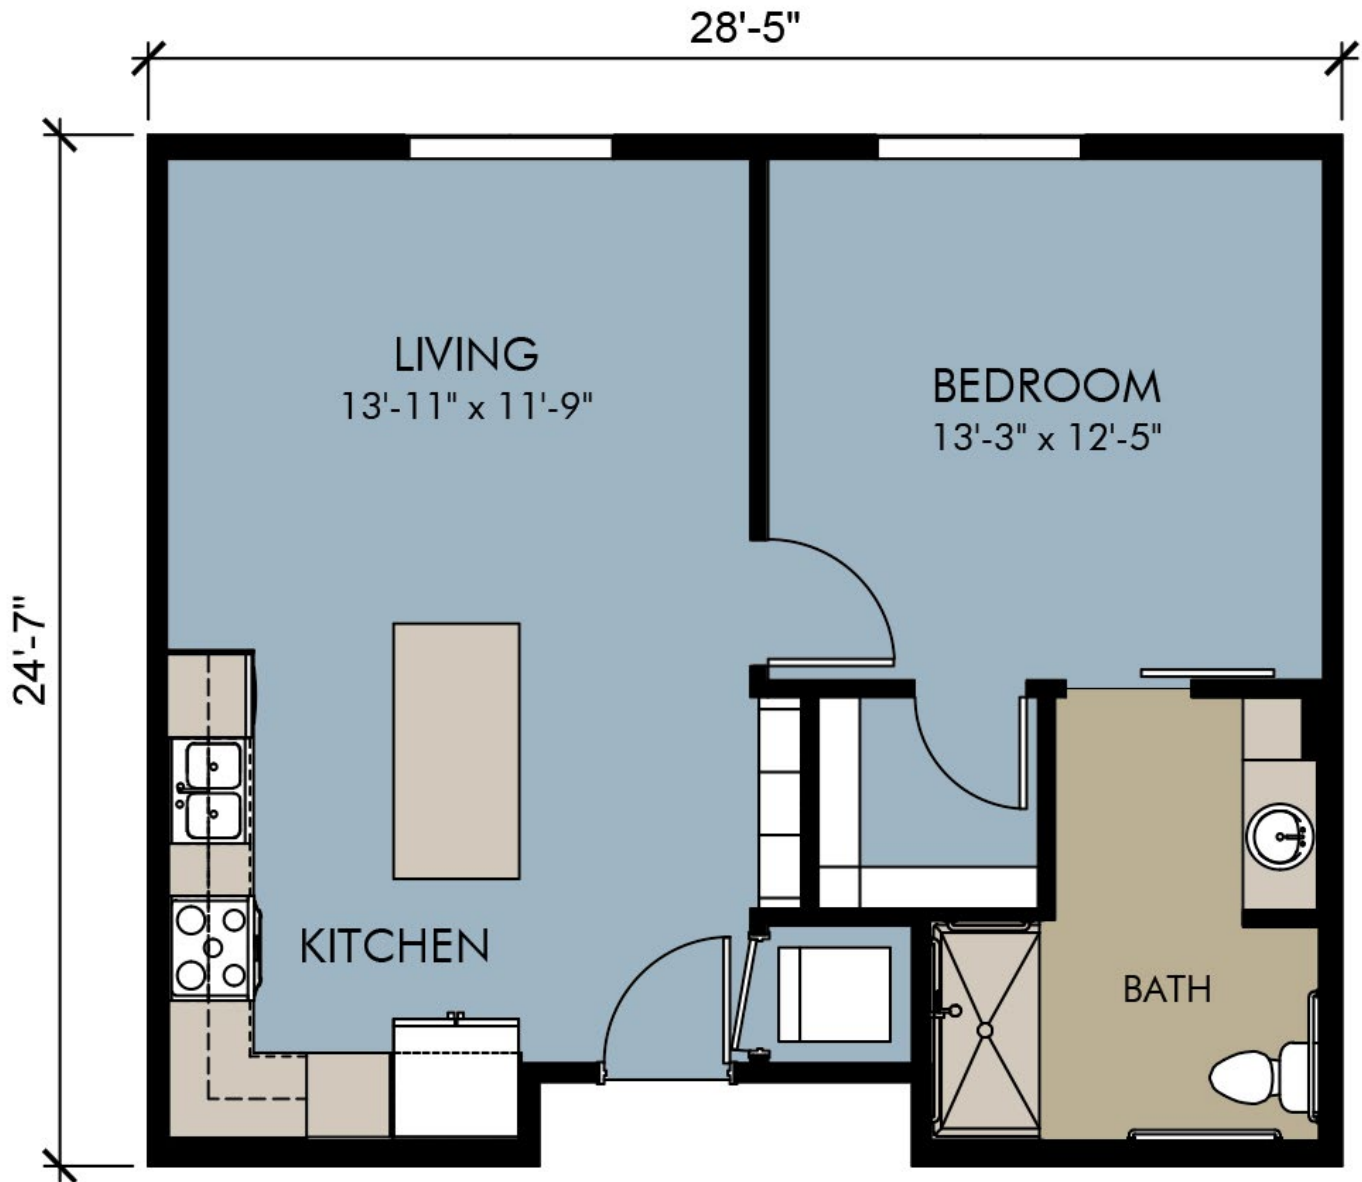

Independent Living Asbury Apartment | Approx. 712 Square Feet

Thrive at Montvale

110 Summit Avenue | Montvale, NJ 07645

201-201-8815 | [Hello@ThriveAtMontvale.com](mailto>Hello@ThriveAtMontvale.com) | ThriveSL.com/montvale