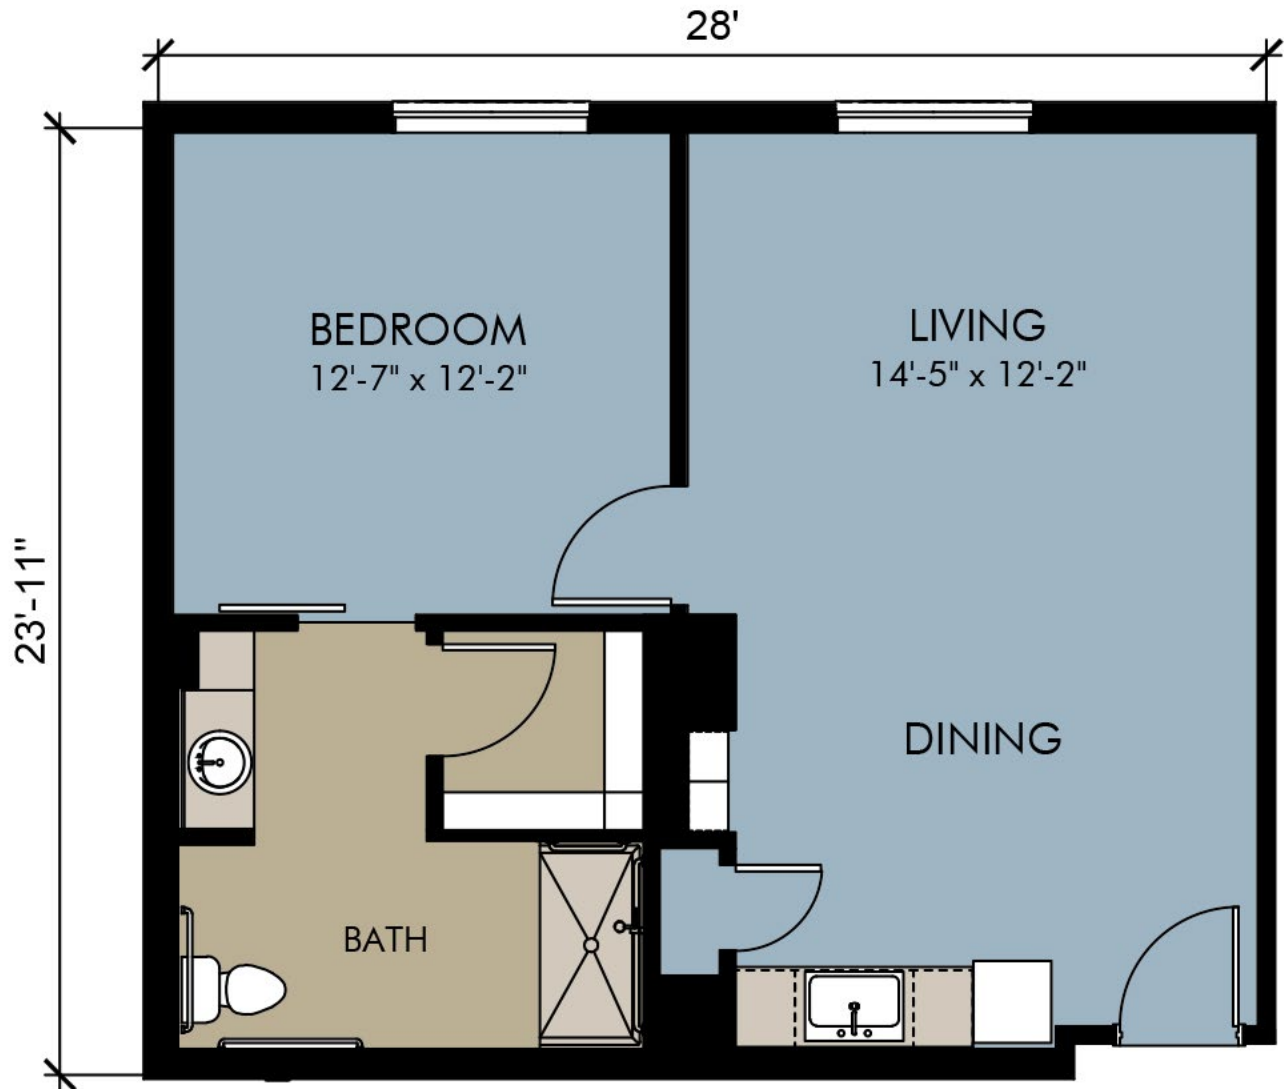

Assisted Living Seaside Suite | Approx. 685 Square Feet