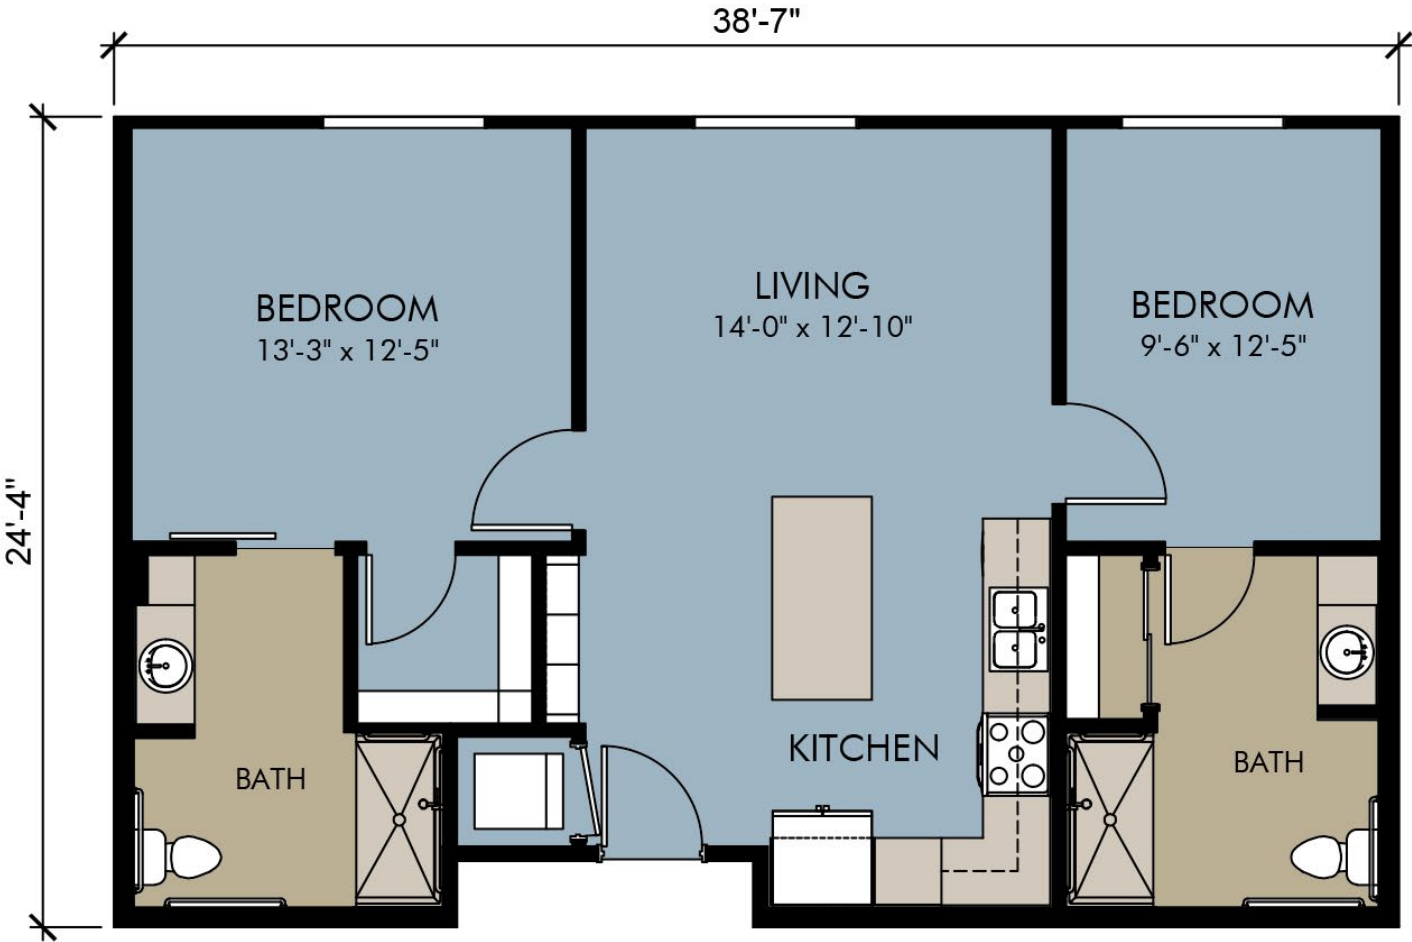

Independent Living Wildwood Apartment | Approx. 917 Square Feet

Thrive at Montvale

110 Summit Avenue | Montvale, NJ 07645
201-201-8815 | Hello@ThriveAtMontvale.com | ThriveSL.com/montvale