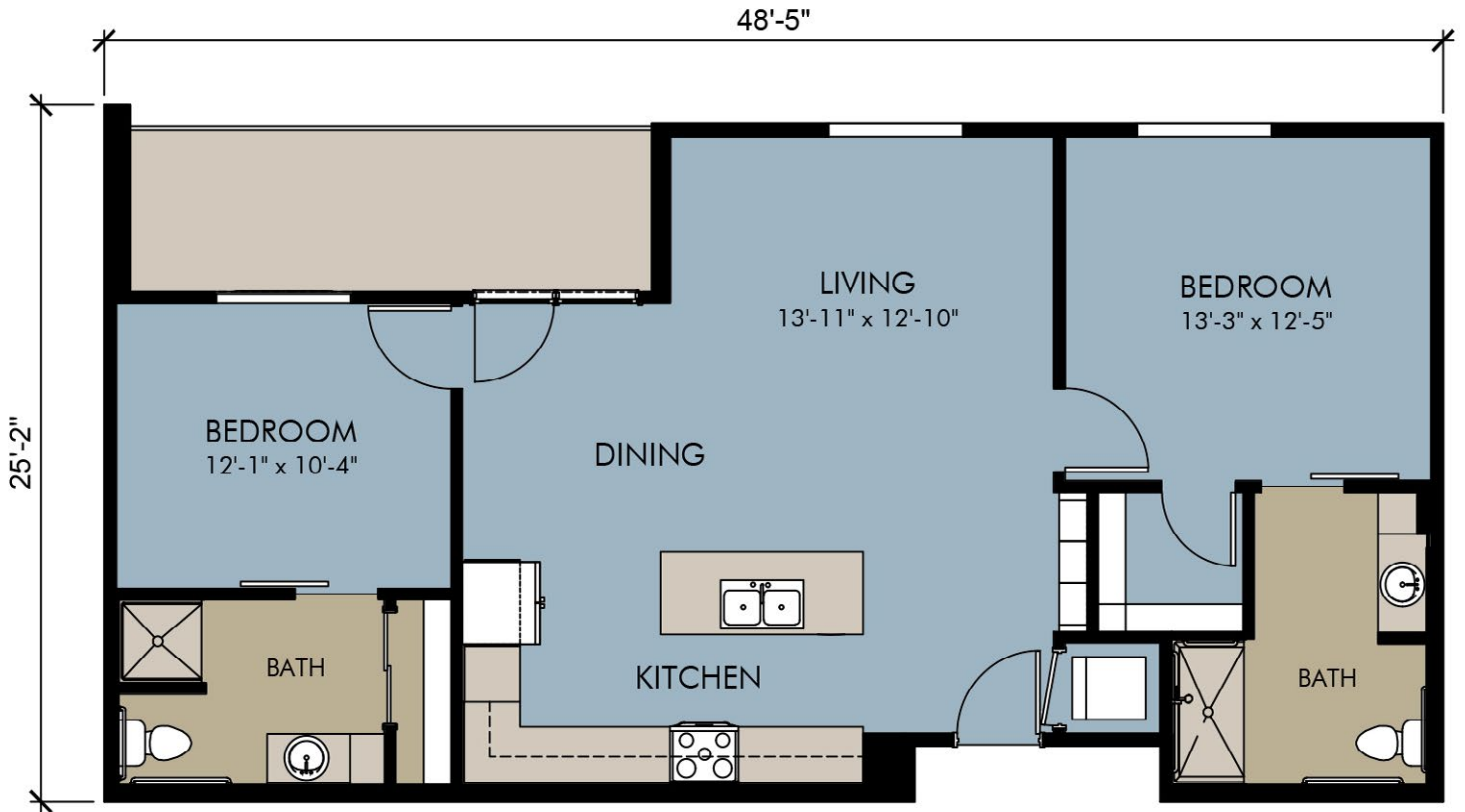

Independent Living Wildwood Apartment  
Approx. 1048 Square Feet (+ 118 sf Balcony)

Independent Living Wildwood Apartment  
Approx. 1048 Square Feet (+ 118 sf Balcony)

**Thrive at Montvale**

110 Summit Avenue | Montvale, NJ 07645

201-201-8815 | [Hello@ThriveAtMontvale.com](mailto>Hello@ThriveAtMontvale.com) | [ThriveSL.com/montvale](http://ThriveSL.com/montvale)

Independent Living Wildwood Apartment  
Approx. 1048 Square Feet (+ 118 sf Balcony)