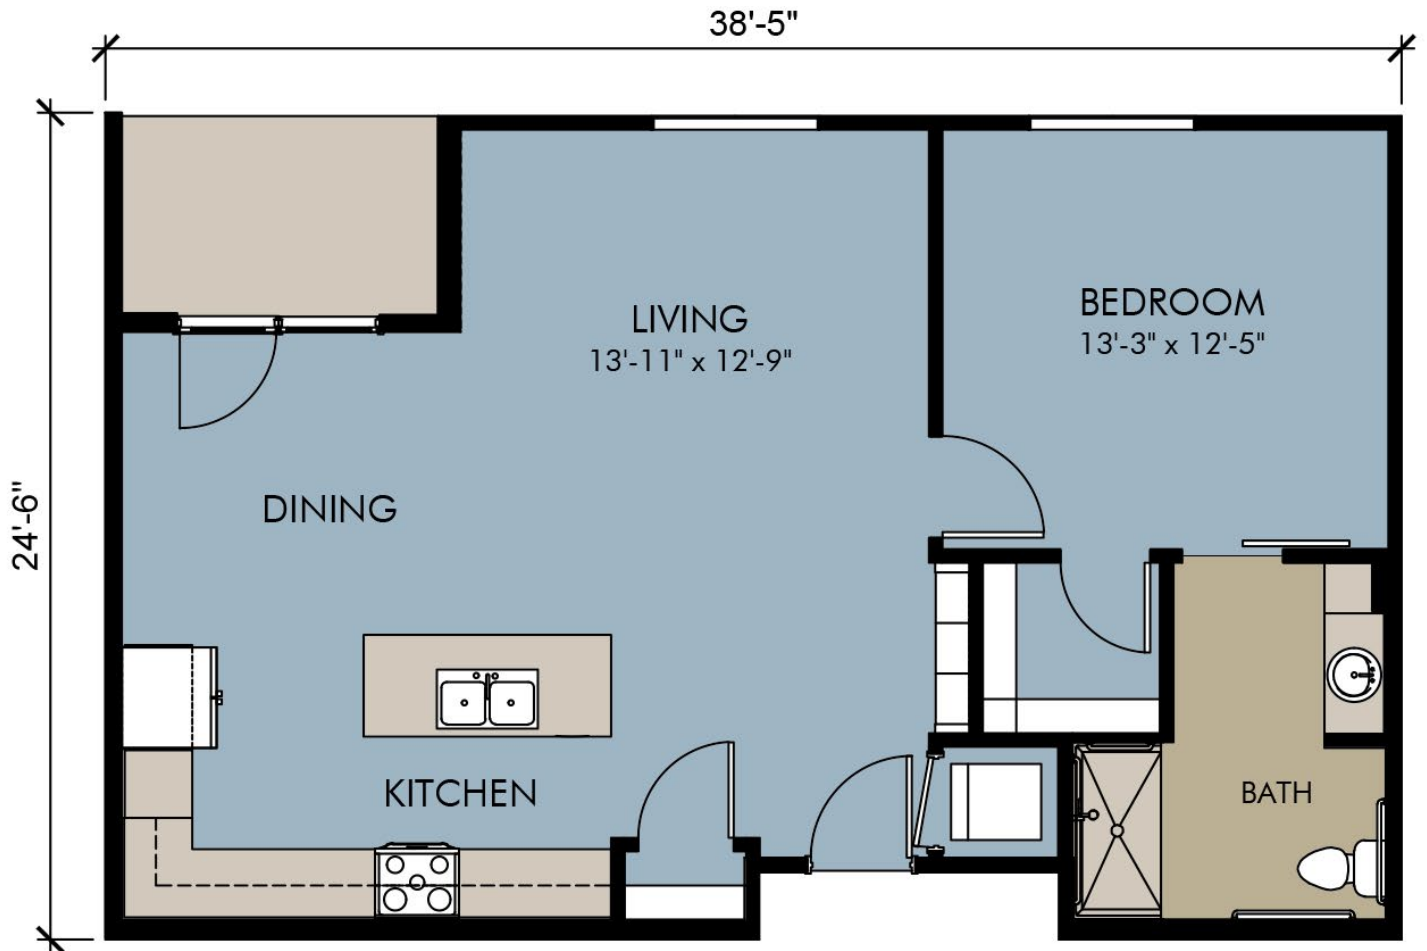

Independent Living Asbury Apartment
Approx. 862 Square Feet (+ 58 sf Balcony)