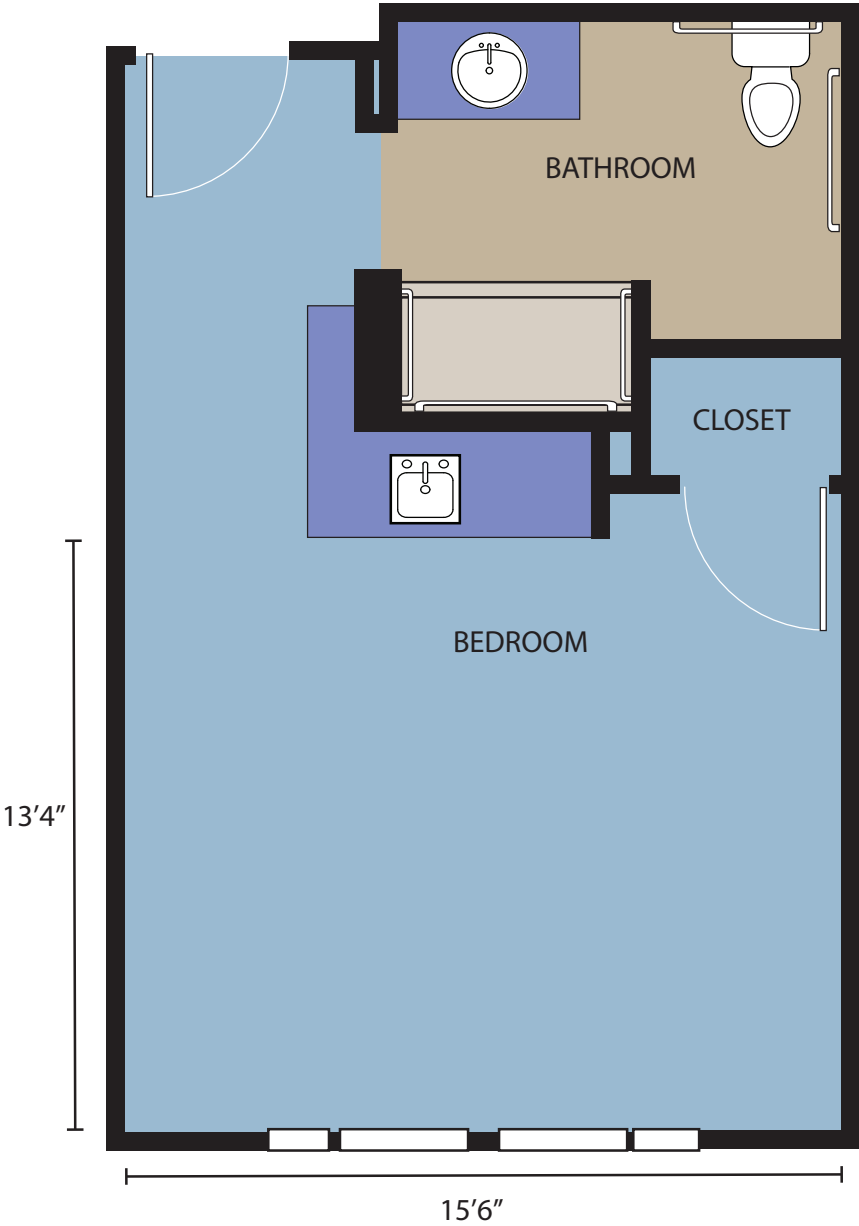

Assisted Living Regal Suite | Approx. 375 Square Feet

Tribute at One Loudoun
20335 Savin Hill Drive | Ashburn, VA 20147
571.252.8292 | [Hello@TributeAtOneLoudoun.com](mailto>Hello@TributeAtOneLoudoun.com) | ThriveSL.com/OneLoudoun