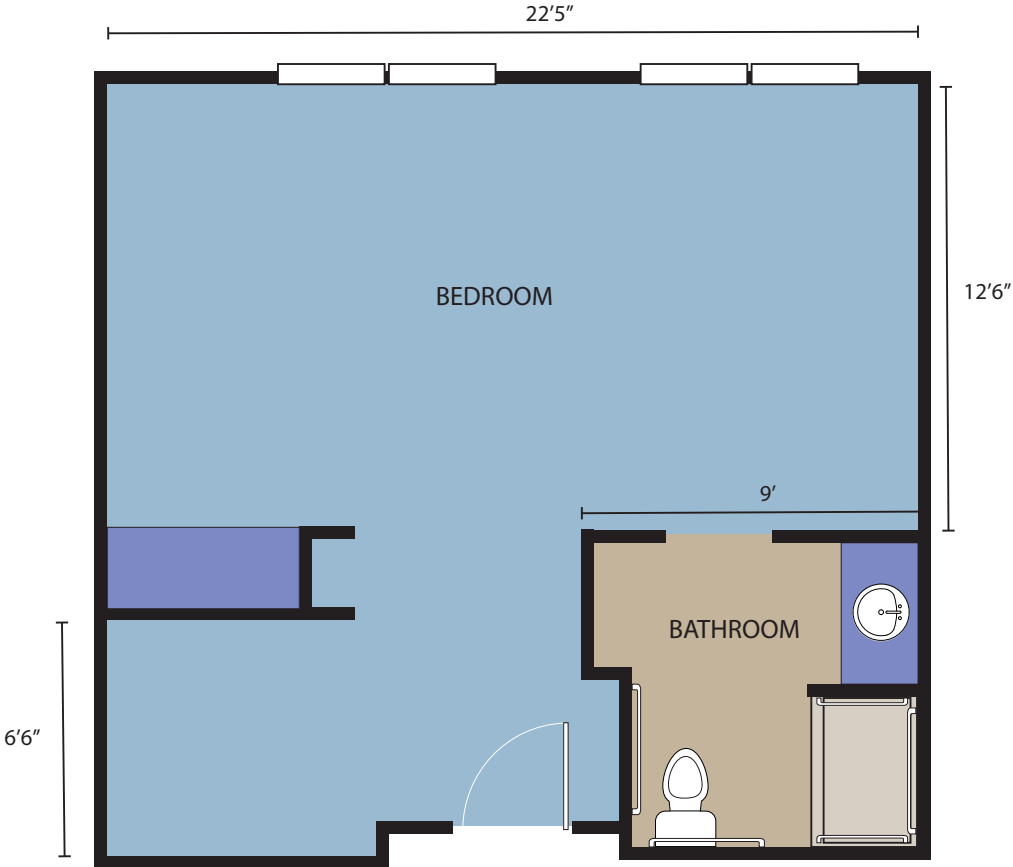

Memory Care Deluxe Suite | Approx. 542 Square Feet

Memory Care Deluxe Suite | Approx. 542 Square Feet

Memory Care Regency Plus Suite | Approx. 488 Square Feet

Tribute at One Loudoun
20335 Savin Hill Drive | Ashburn, VA 20147
571.252.8292 | [Hello@TributeAtOneLoudoun.com](mailto>Hello@TributeAtOneLoudoun.com) | ThriveSL.com/OneLoudoun

Memory Care Regency Plus Suite | Approx. 488 Square Feet

Tribute at One Loudoun
20335 Savin Hill Drive | Ashburn, VA 20147
571.252.8292 | [Hello@TributeAtOneLoudoun.com](mailto>Hello@TributeAtOneLoudoun.com) | ThriveSL.com/OneLoudoun

Memory Care Regency Suite | Approx. 433 Square Feet

Memory Care Regency Suite | Approx. 433 Square Feet

Tribute at One Loudoun
20335 Savin Hill Drive | Ashburn, VA 20147
571.252.8292 | [Hello@TributeAtOneLoudoun.com](mailto>Hello@TributeAtOneLoudoun.com) | ThriveSL.com/OneLoudoun

Memory Care Regal Suite | Approx. 370 Square Feet

Memory Care Regal Suite | Approx. 370 Square Feet

Memory Care Classic Plus Suite | Approx. 351 Square Feet

Tribute at One Loudoun
20335 Savin Hill Drive | Ashburn, VA 20147
571.252.8292 | [Hello@TributeAtOneLoudoun.com](mailto>Hello@TributeAtOneLoudoun.com) | ThriveSL.com/OneLoudoun