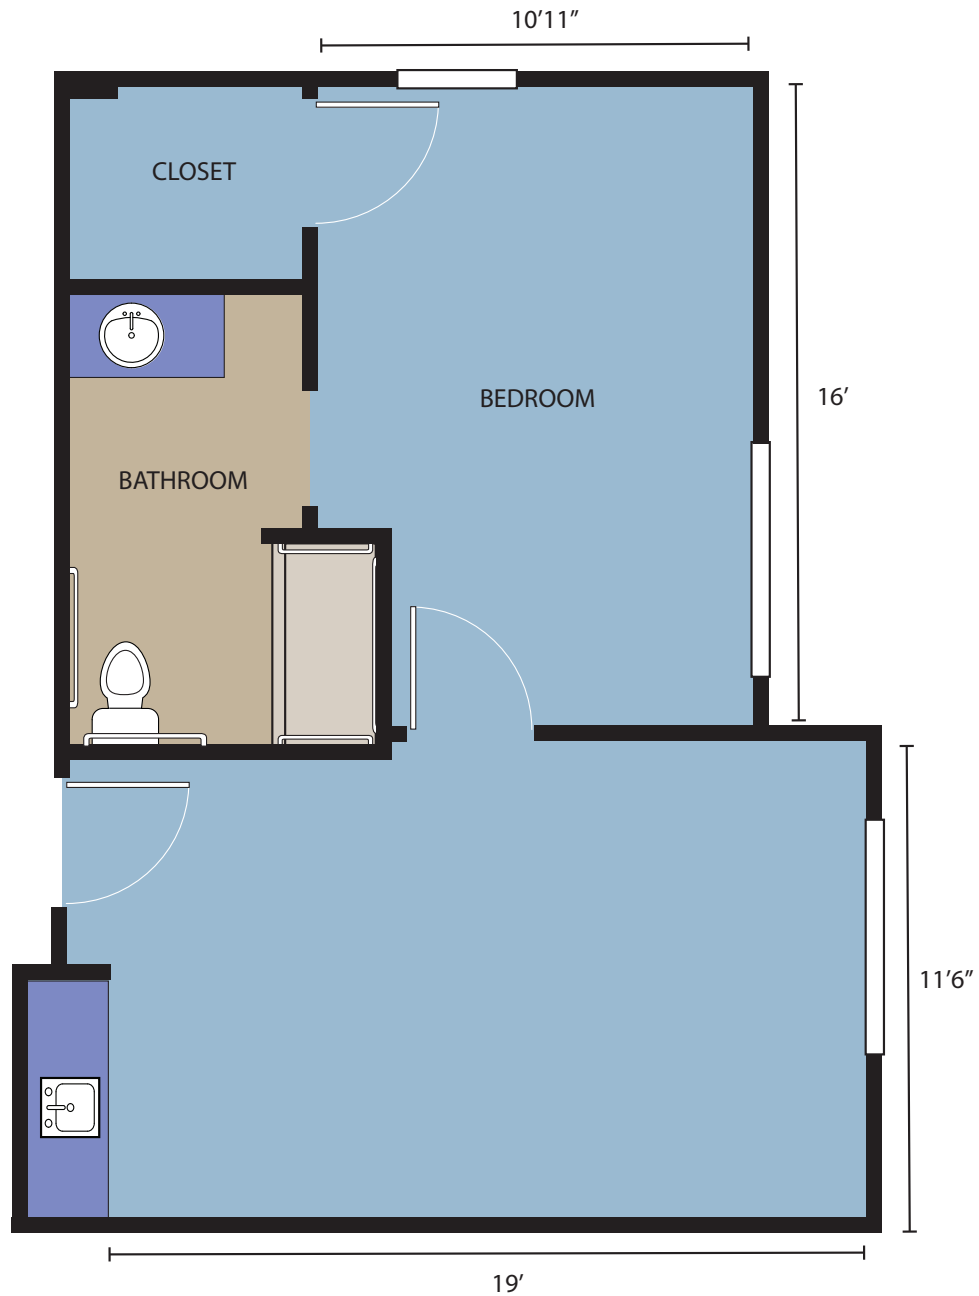

Assisted Living Grand Regency Plus Suite | Approx. 626 Square Feet

Assisted Living Deluxe Suite | Approx. 561 Square Feet

Tribute at One Loudoun
20335 Savin Hill Drive | Ashburn, VA 20147
571.252.8292 | [Hello@TributeAtOneLoudoun.com](mailto>Hello@TributeAtOneLoudoun.com) | ThriveSL.com/OneLoudoun

Assisted Living Deluxe Suite | Approx. 561 Square Feet

Assisted Living Grand Regency Suite | Approx. 529 Square Feet

Tribute at One Loudoun

20335 Savin Hill Drive | Ashburn, VA 20147

571.252.8292 | [Hello@TributeAtOneLoudoun.com](mailto>Hello@TributeAtOneLoudoun.com) | ThriveSL.com/OneLoudoun

Assisted Living Grand Regency Suite | Approx. 529 Square Feet

Assisted Living Regency Plus Suite | Approx. 496 Square Feet

Tribute at One Loudoun

20335 Savin Hill Drive | Ashburn, VA 20147

571.252.8292 | [Hello@TributeAtOneLoudoun.com](mailto>Hello@TributeAtOneLoudoun.com) | ThriveSL.com/OneLoudoun

Assisted Living Regency Plus Suite | Approx. 496 Square Feet

Assisted Living Regency Suite | Approx. 461 Square Feet

Assisted Living Regency Suite | Approx. 461 Square Feet

Assisted Living Regal Plus Suite | Approx. 419 Square Feet