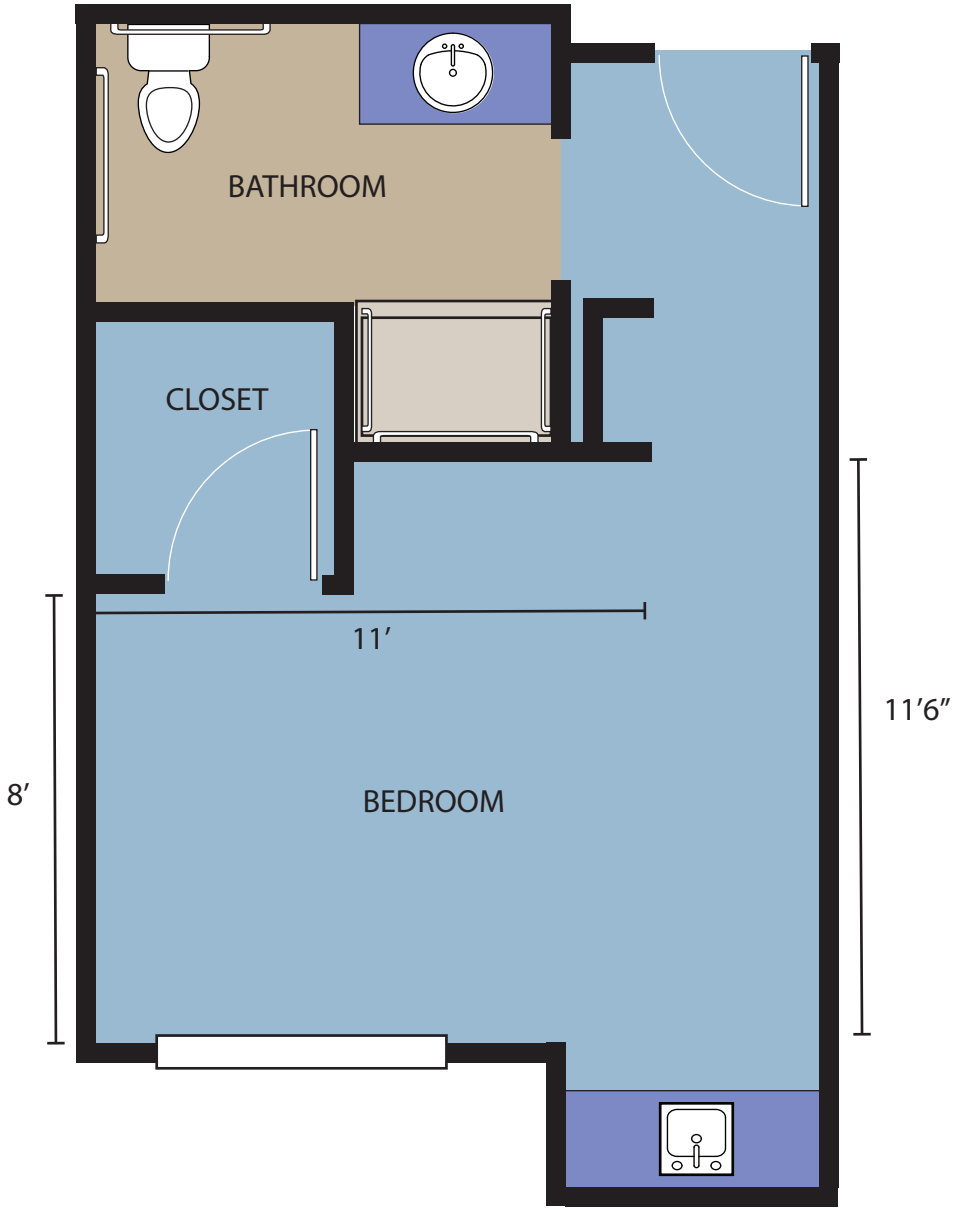

Assisted Living Classic Plus Suite | Approx. 352 Square Feet