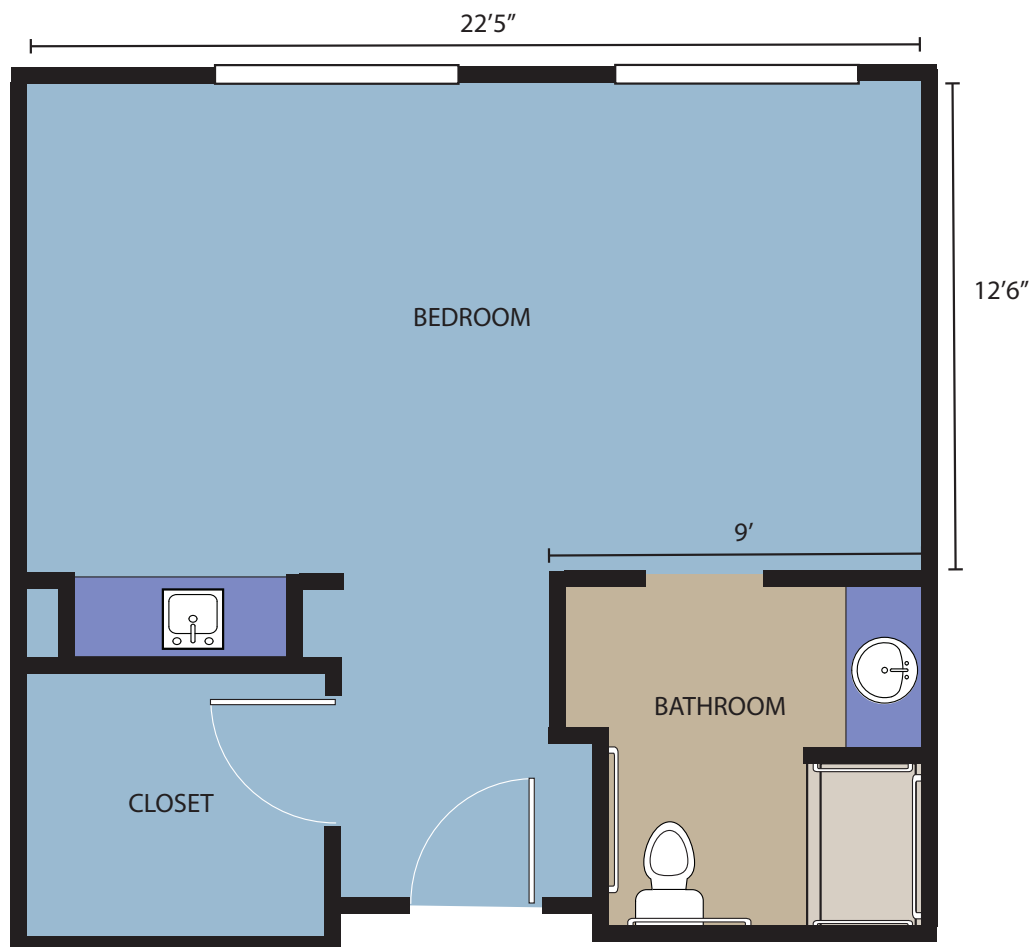

Assisted Living Grand Regency Plus Suite | Approx. 626 Square Feet

Assisted Living Deluxe Suite | Approx. 561 Square Feet

Tribute at One Loudoun
20335 Savin Hill Drive | Ashburn, VA 20147
571.252.8292 | [Hello@TributeAtOneLoudoun.com](mailto>Hello@TributeAtOneLoudoun.com) | ThriveSL.com/OneLoudoun

Assisted Living Deluxe Suite | Approx. 561 Square Feet

Assisted Living Grand Regency Suite | Approx. 529 Square Feet

Tribute at One Loudoun

20335 Savin Hill Drive | Ashburn, VA 20147

571.252.8292 | [Hello@TributeAtOneLoudoun.com](mailto>Hello@TributeAtOneLoudoun.com) | ThriveSL.com/OneLoudoun

Assisted Living Grand Regency Suite | Approx. 529 Square Feet

Assisted Living Regency Plus Suite | Approx. 496 Square Feet

Tribute at One Loudoun

20335 Savin Hill Drive | Ashburn, VA 20147

571.252.8292 | [Hello@TributeAtOneLoudoun.com](mailto>Hello@TributeAtOneLoudoun.com) | ThriveSL.com/OneLoudoun

Assisted Living Regency Plus Suite | Approx. 496 Square Feet

Assisted Living Regency Suite | Approx. 461 Square Feet

Assisted Living Regency Suite | Approx. 461 Square Feet

Assisted Living Regal Plus Suite | Approx. 419 Square Feet