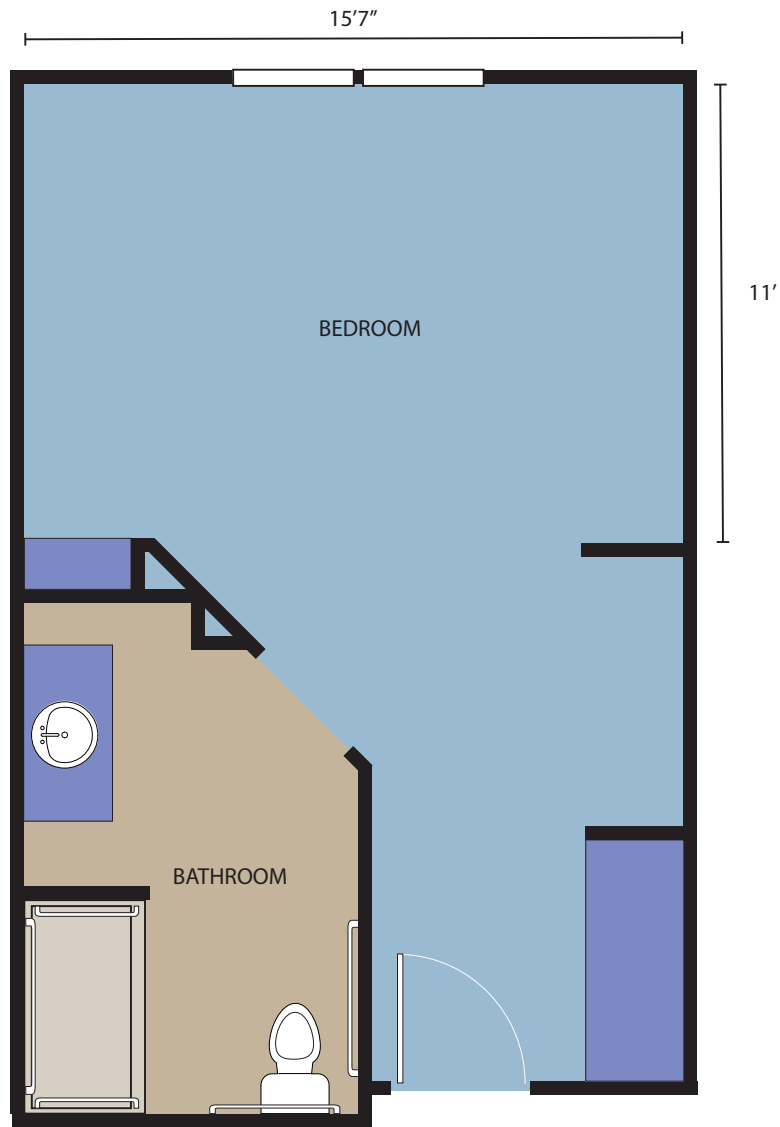

Memory Care Regency Suite | Approx. 433 Square Feet

Memory Care Regency Suite | Approx. 433 Square Feet

Tribute at One Loudoun
20335 Savin Hill Drive | Ashburn, VA 20147
571.252.8292 | [Hello@TributeAtOneLoudoun.com](mailto>Hello@TributeAtOneLoudoun.com) | ThriveSL.com/OneLoudoun

Memory Care Regal Suite | Approx. 370 Square Feet

Memory Care Regal Suite | Approx. 370 Square Feet

Memory Care Classic Plus Suite | Approx. 351 Square Feet

Tribute at One Loudoun
20335 Savin Hill Drive | Ashburn, VA 20147
571.252.8292 | [Hello@TributeAtOneLoudoun.com](mailto>Hello@TributeAtOneLoudoun.com) | ThriveSL.com/OneLoudoun

Memory Care Classic Plus Suite | Approx. 351 Square Feet