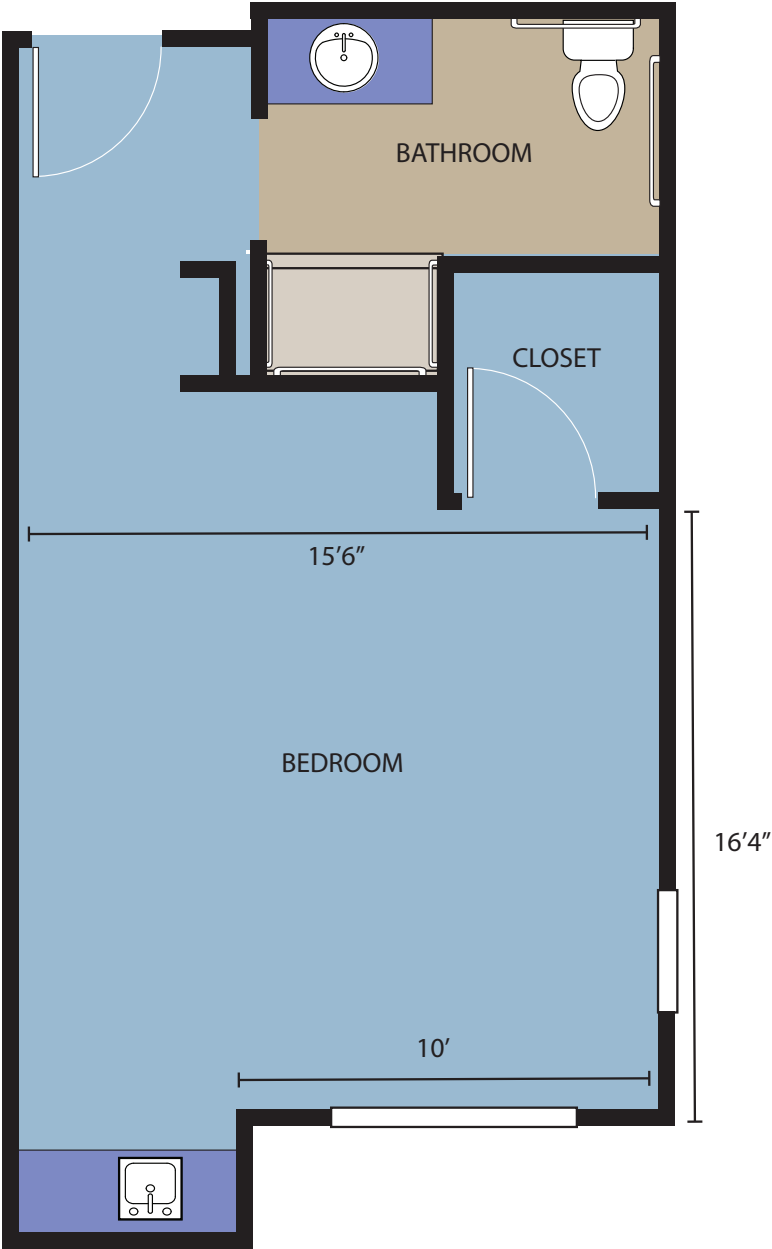

Assisted Living Deluxe Suite | Approx. 561 Square Feet

Assisted Living Grand Regency Suite | Approx. 529 Square Feet

Tribute at One Loudoun

20335 Savin Hill Drive | Ashburn, VA 20147

571.252.8292 | [Hello@TributeAtOneLoudoun.com](mailto>Hello@TributeAtOneLoudoun.com) | ThriveSL.com/OneLoudoun

Assisted Living Grand Regency Suite | Approx. 529 Square Feet

Assisted Living Regency Plus Suite | Approx. 496 Square Feet

Tribute at One Loudoun

20335 Savin Hill Drive | Ashburn, VA 20147

571.252.8292 | [Hello@TributeAtOneLoudoun.com](mailto>Hello@TributeAtOneLoudoun.com) | ThriveSL.com/OneLoudoun

Assisted Living Regency Plus Suite | Approx. 496 Square Feet

Assisted Living Regency Suite | Approx. 461 Square Feet

Assisted Living Regency Suite | Approx. 461 Square Feet

Assisted Living Regal Plus Suite | Approx. 419 Square Feet

Tribute at One Loudoun
20335 Savin Hill Drive | Ashburn, VA 20147
571.252.8292 | [Hello@TributeAtOneLoudoun.com](mailto>Hello@TributeAtOneLoudoun.com) | ThriveSL.com/OneLoudoun

Assisted Living Regal Plus Suite | Approx. 419 Square Feet