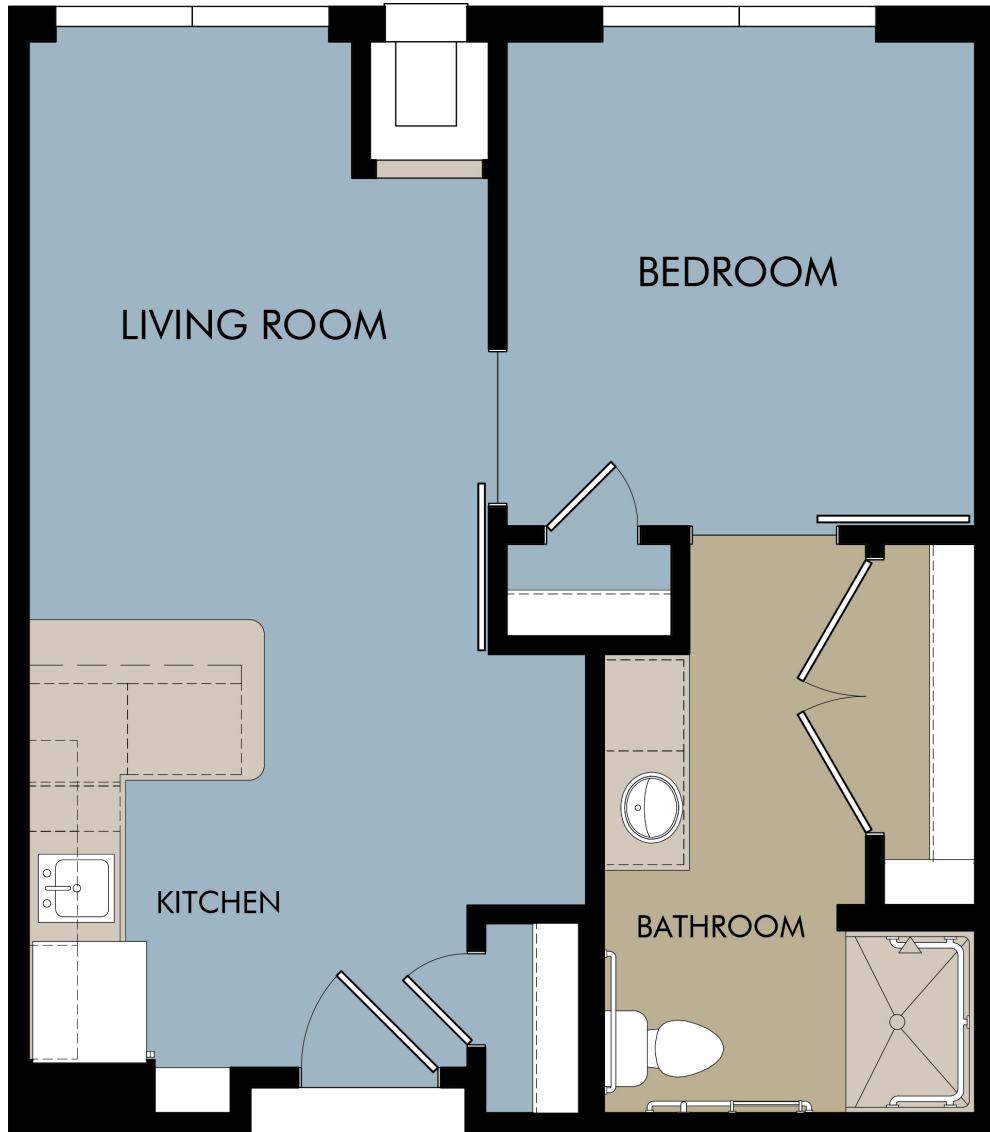

Assisted Living Regency Suite With Veranda | Approx. 500 Square Feet

Thrive at Green Island
6896 River Road | Columbus, GA 31904 | 706.383.0590
Hello@ThriveAtGreenIsland.com | ThriveSL.com/GreenIsland

Assisted Living Regency Suite With Veranda | Approx. 500 Square Feet

Thrive at Green Island
6896 River Road | Columbus, GA 31904 | 706.383.0590
Hello@ThriveAtGreenIsland.com | ThriveSL.com/GreenIsland

Assisted Living Regency Suite | Approx. 500 Square Feet

Assisted Living Regency Suite | Approx. 500 Square Feet

Assisted Living Classic Suite With Veranda | Approx. 400 Square Feet

Thrive at Green Island
6896 River Road | Columbus, GA 31904 | 706.383.0590
Hello@ThriveAtGreenIsland.com | ThriveSL.com/GreenIsland

Assisted Living Classic Suite With Veranda | Approx. 400 Square Feet