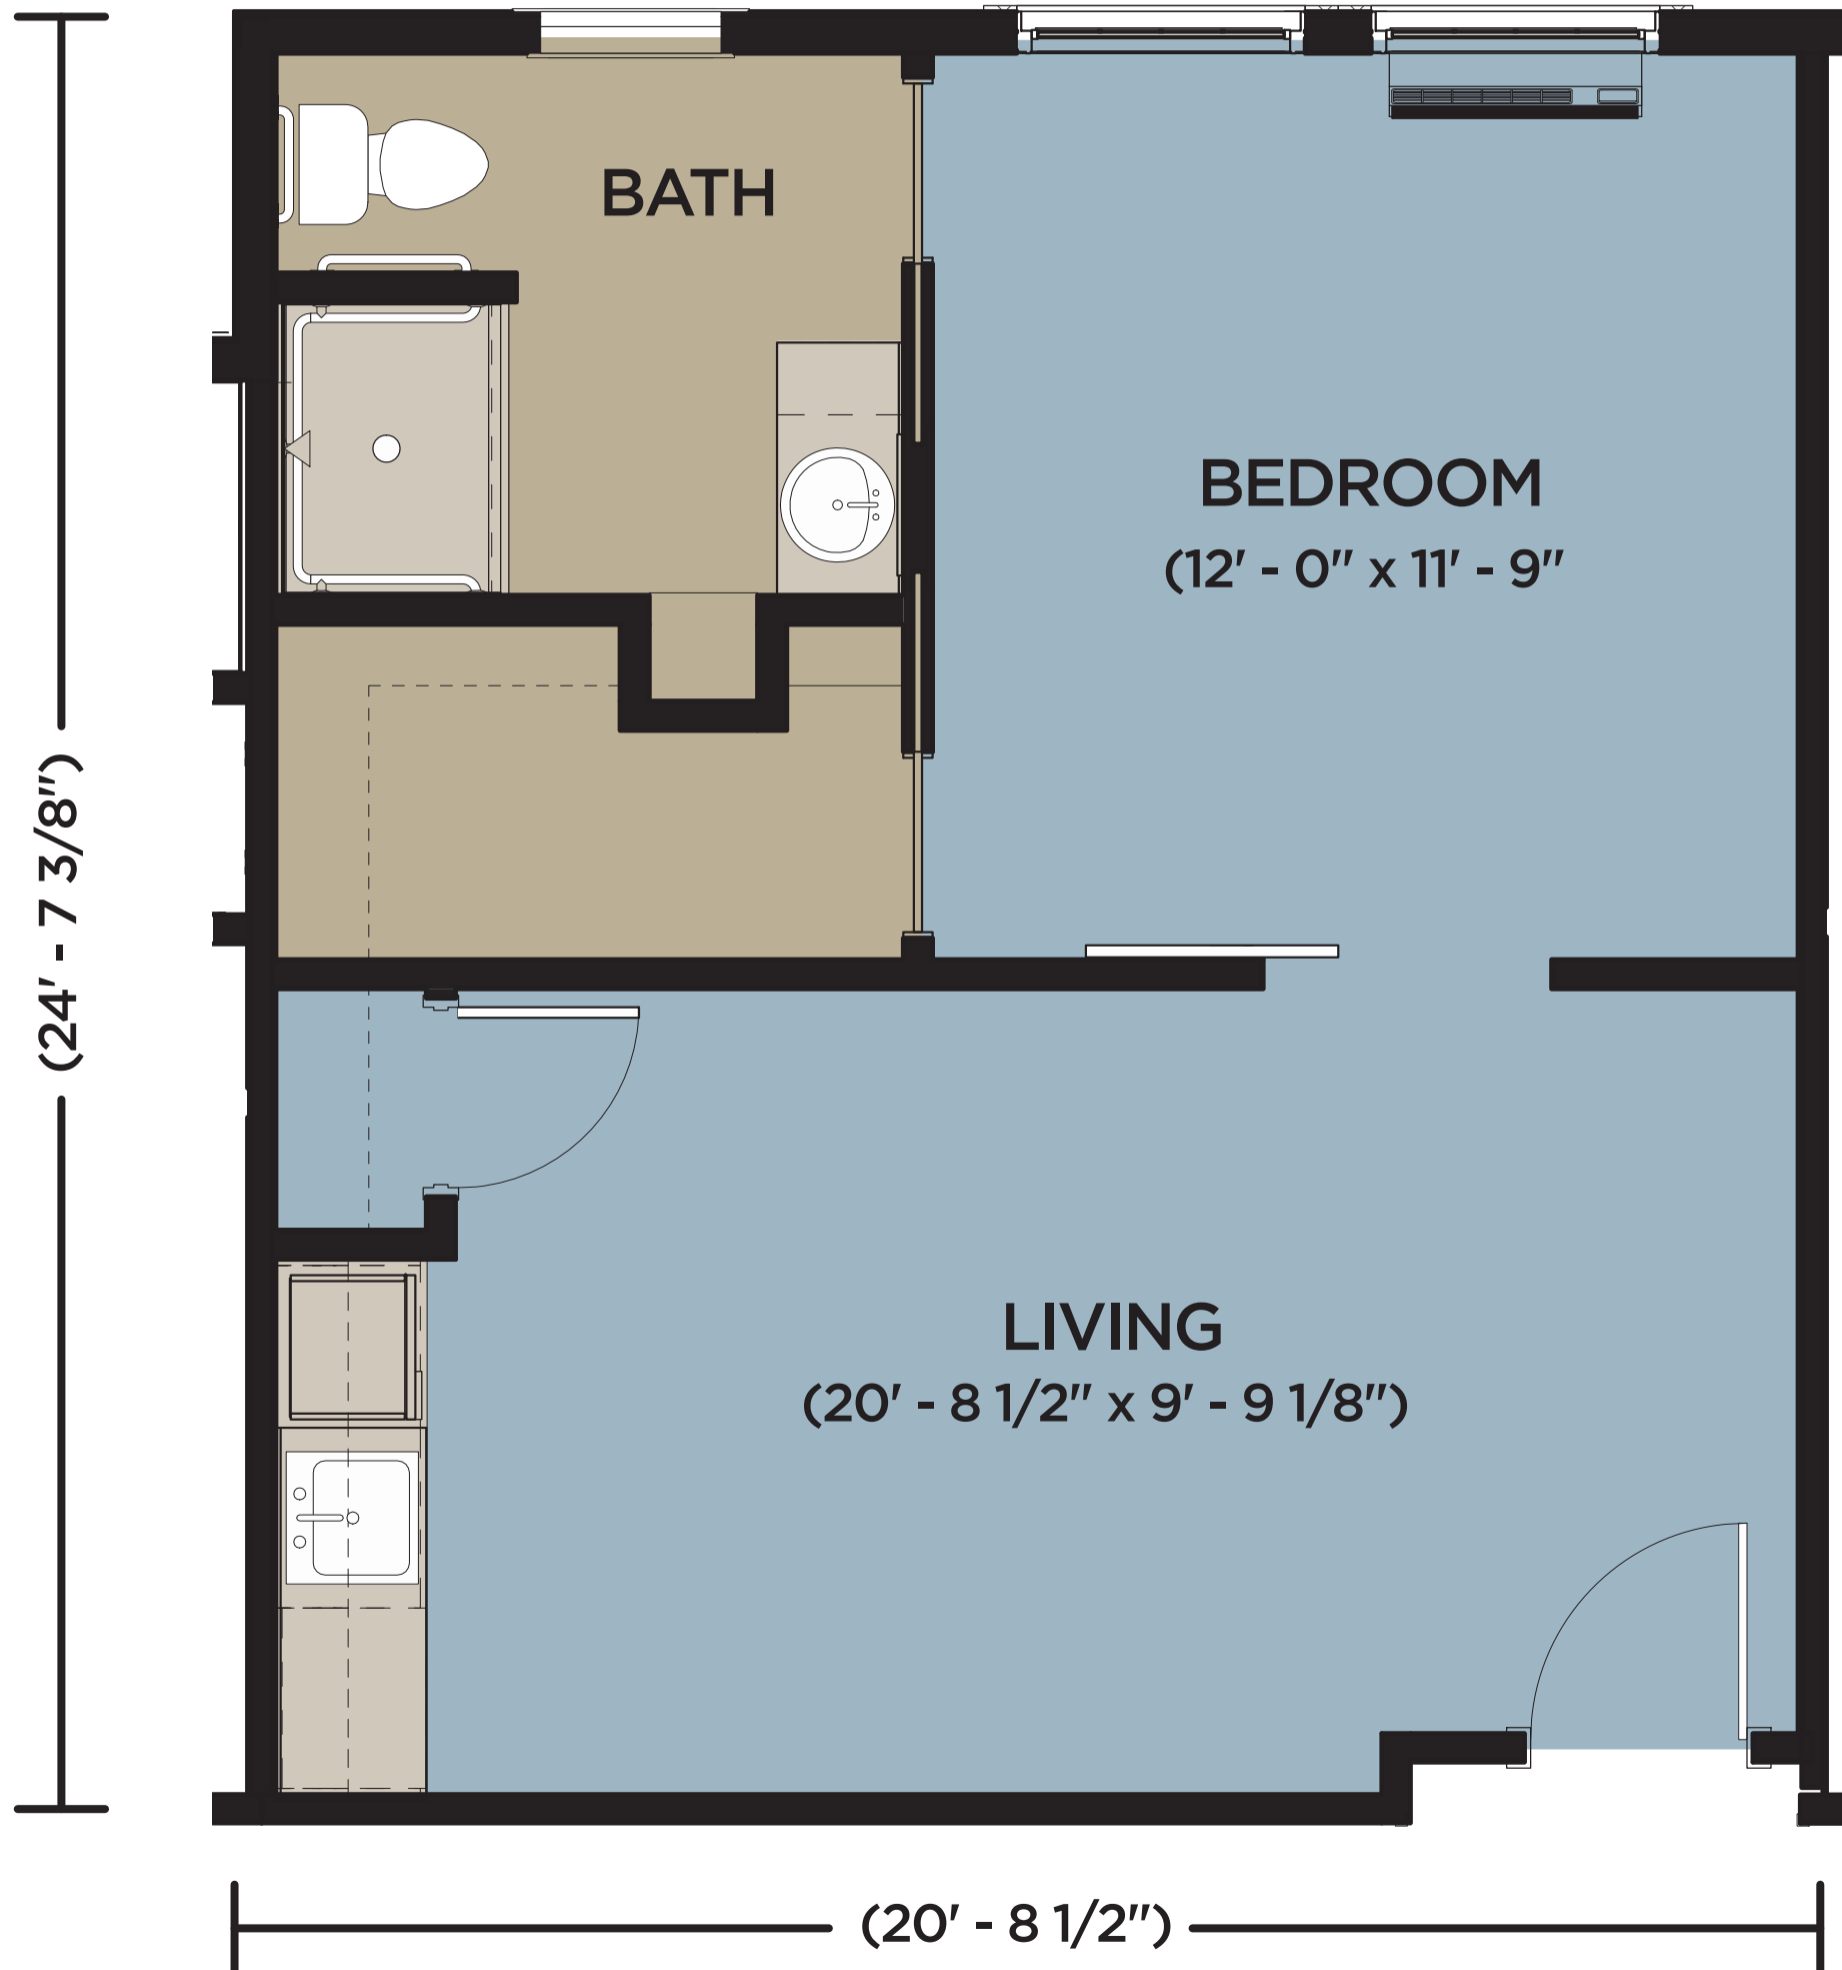

Dogwood Collection

Studio: Approx. Square Footage: 355

Juniper Collection

One Bedroom: Approx. Square Footage: 408

Juniper Collection

One Bedroom: Approx. Square Footage: 502

Azalea Collection

Two Bedroom: Approx. Square Footage: 713

Holly Collection

Studio: Approx. Square Footage: 341