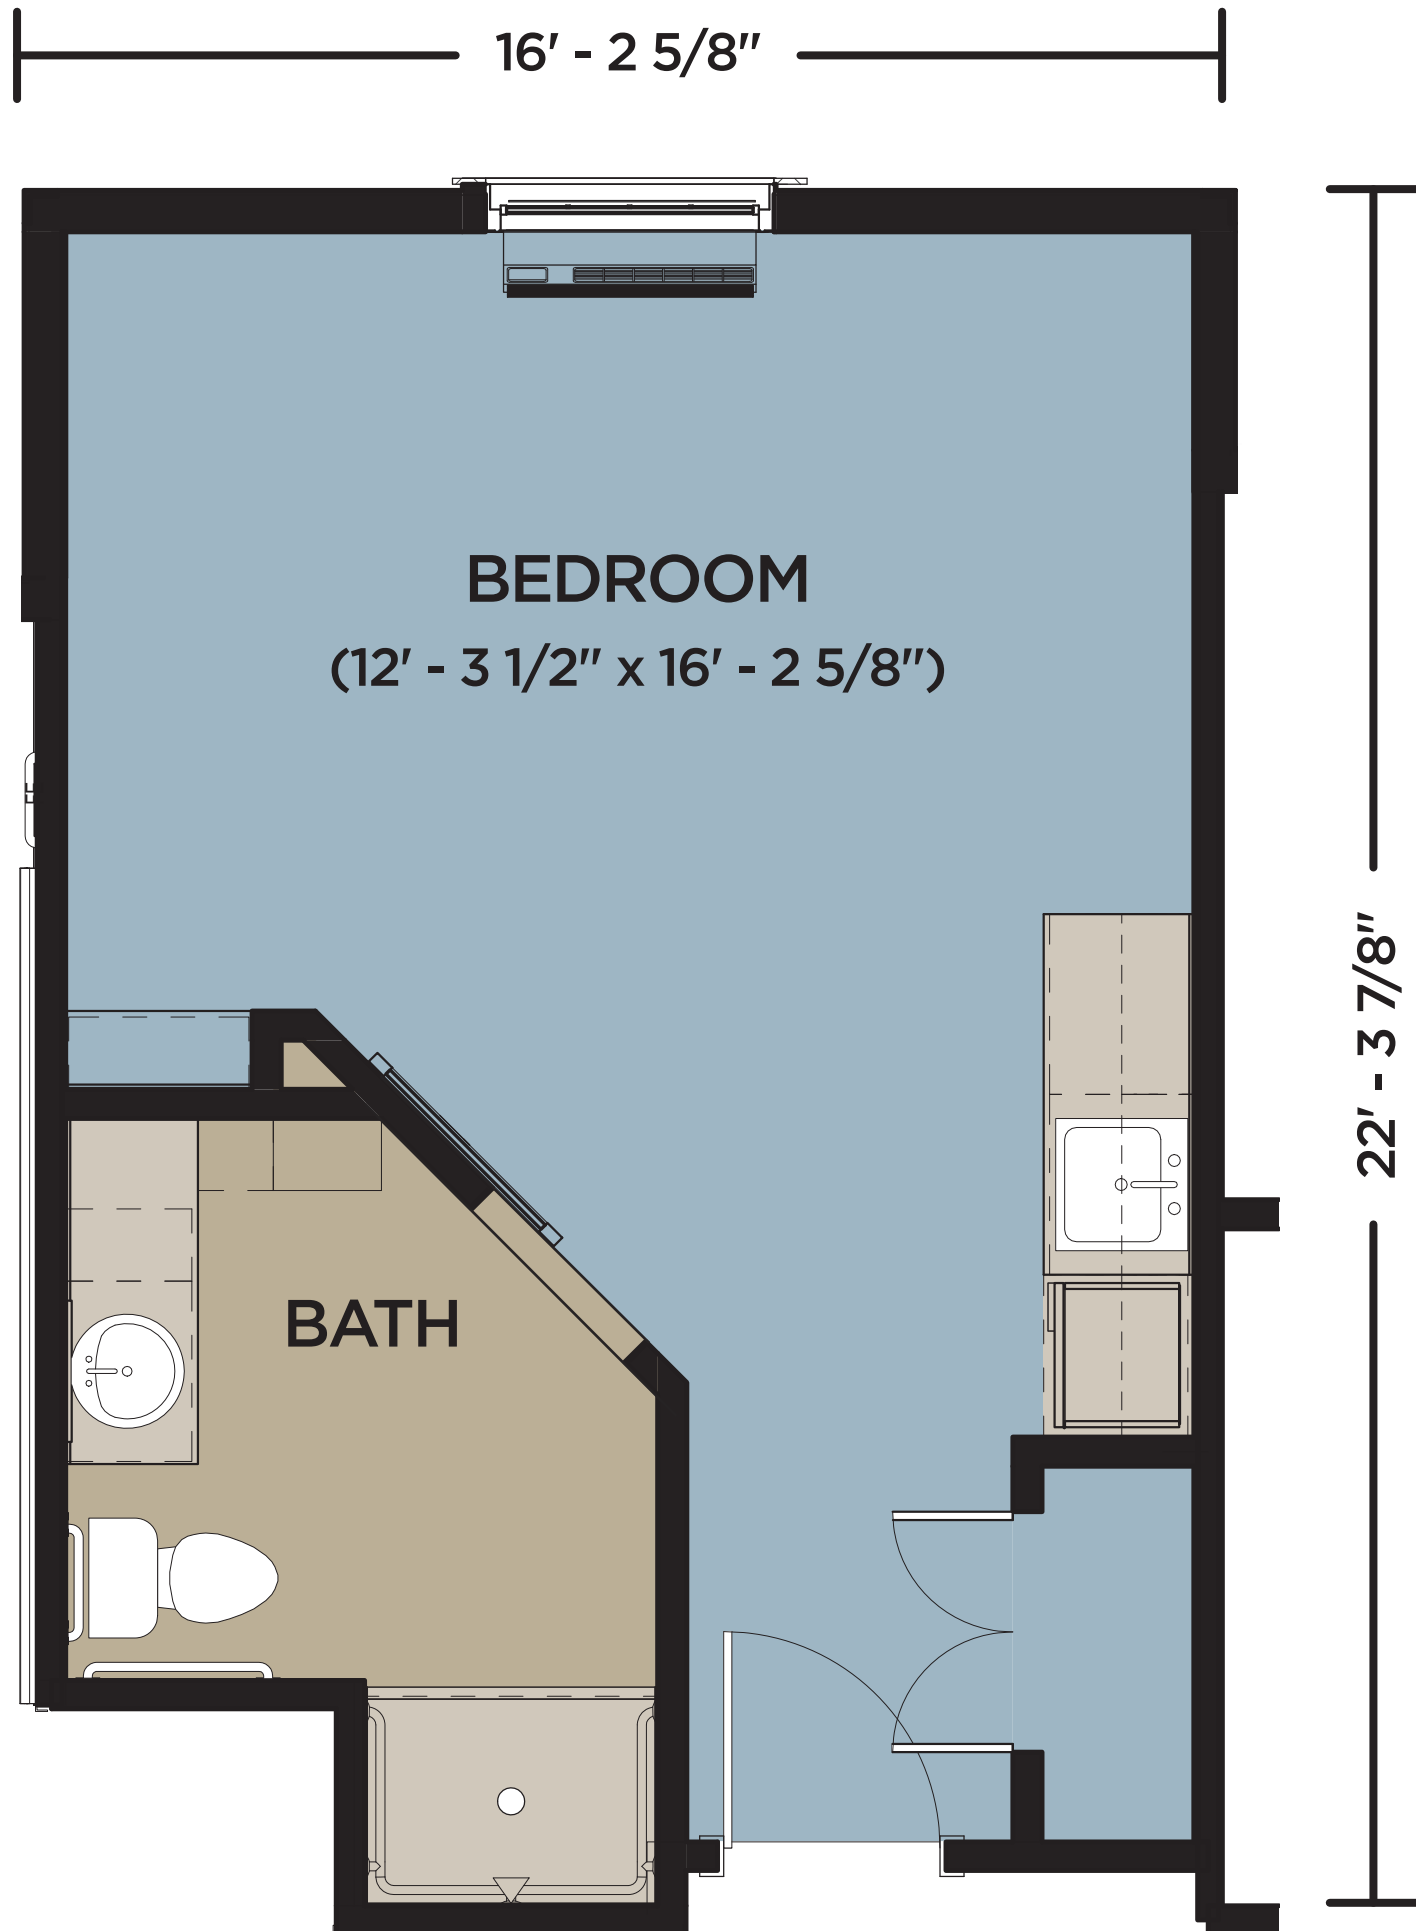

Dogwood Collection

Studio: Approx. Square Footage: 355

Juniper Collection

One Bedroom: Approx. Square Footage: 408

Juniper Collection

One Bedroom: Approx. Square Footage: 502

Azalea Collection

Two Bedroom: Approx. Square Footage: 713

Holly Collection

Studio: Approx. Square Footage: 341