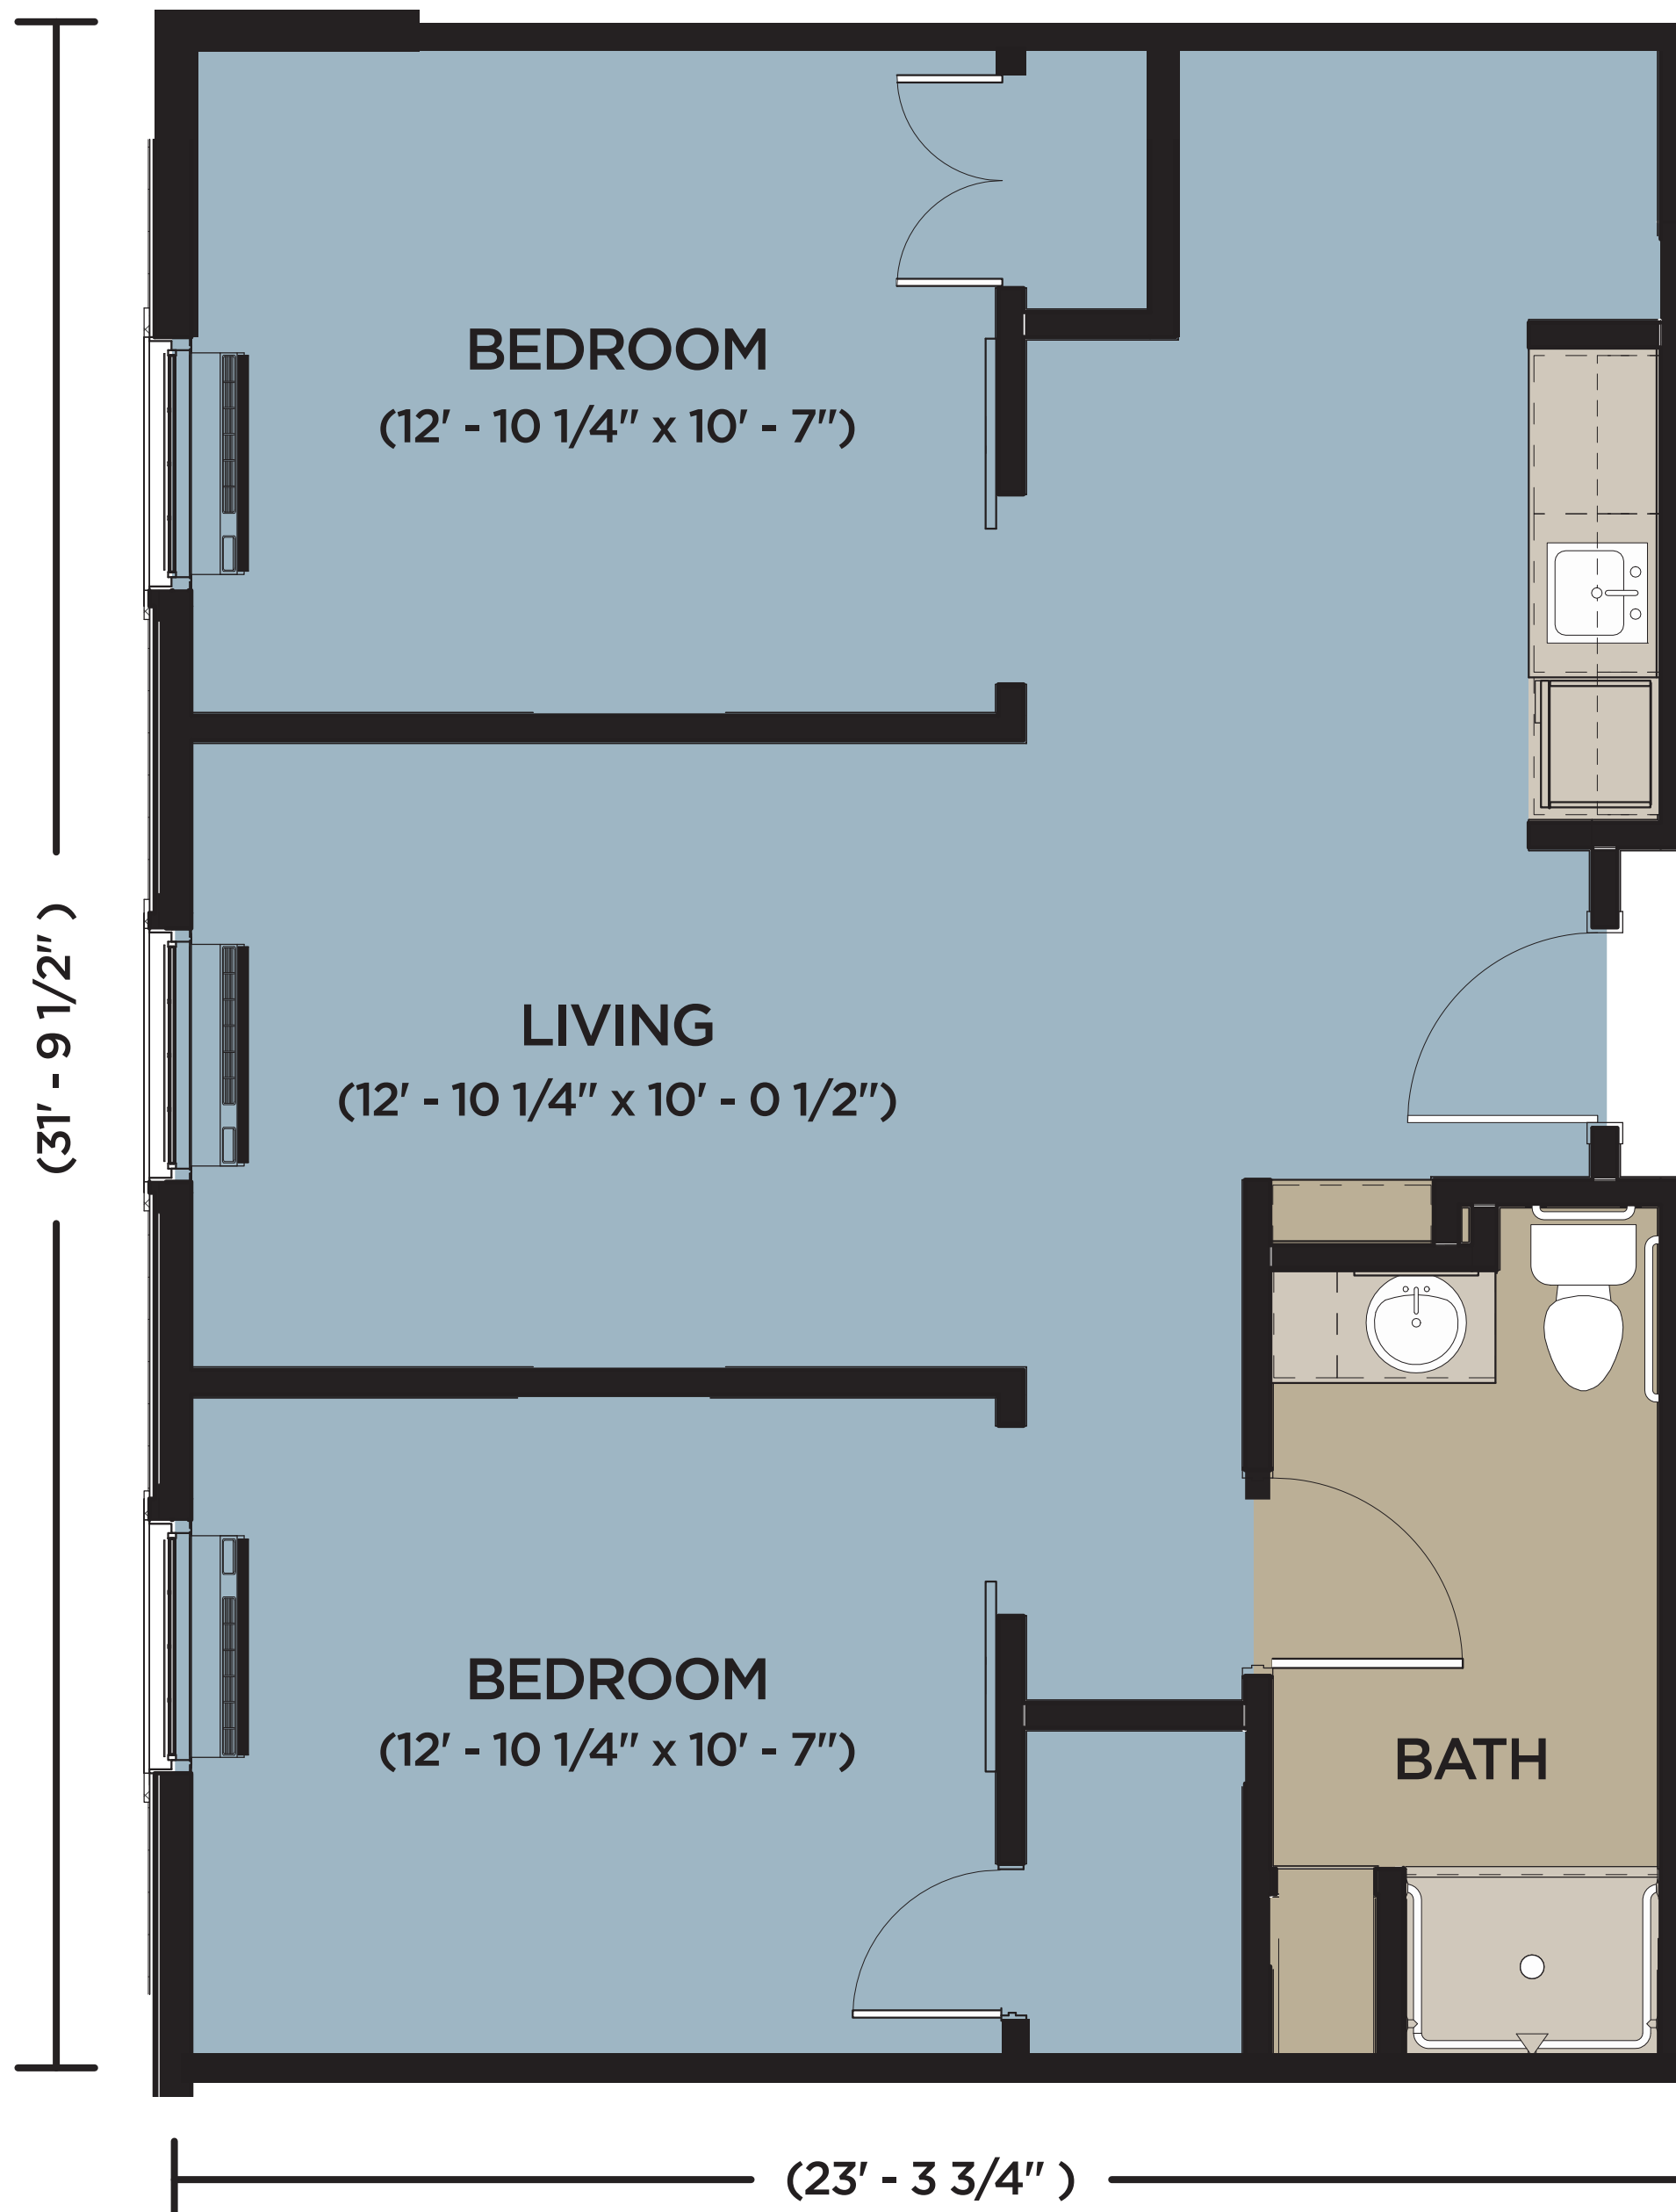

Dogwood Collection

Studio: Approx. Square Footage: 355

Juniper Collection

One Bedroom: Approx. Square Footage: 408

Juniper Collection

One Bedroom: Approx. Square Footage: 502

Azalea Collection

Two Bedroom: Approx. Square Footage: 713

Holly Collection

Studio: Approx. Square Footage: 341