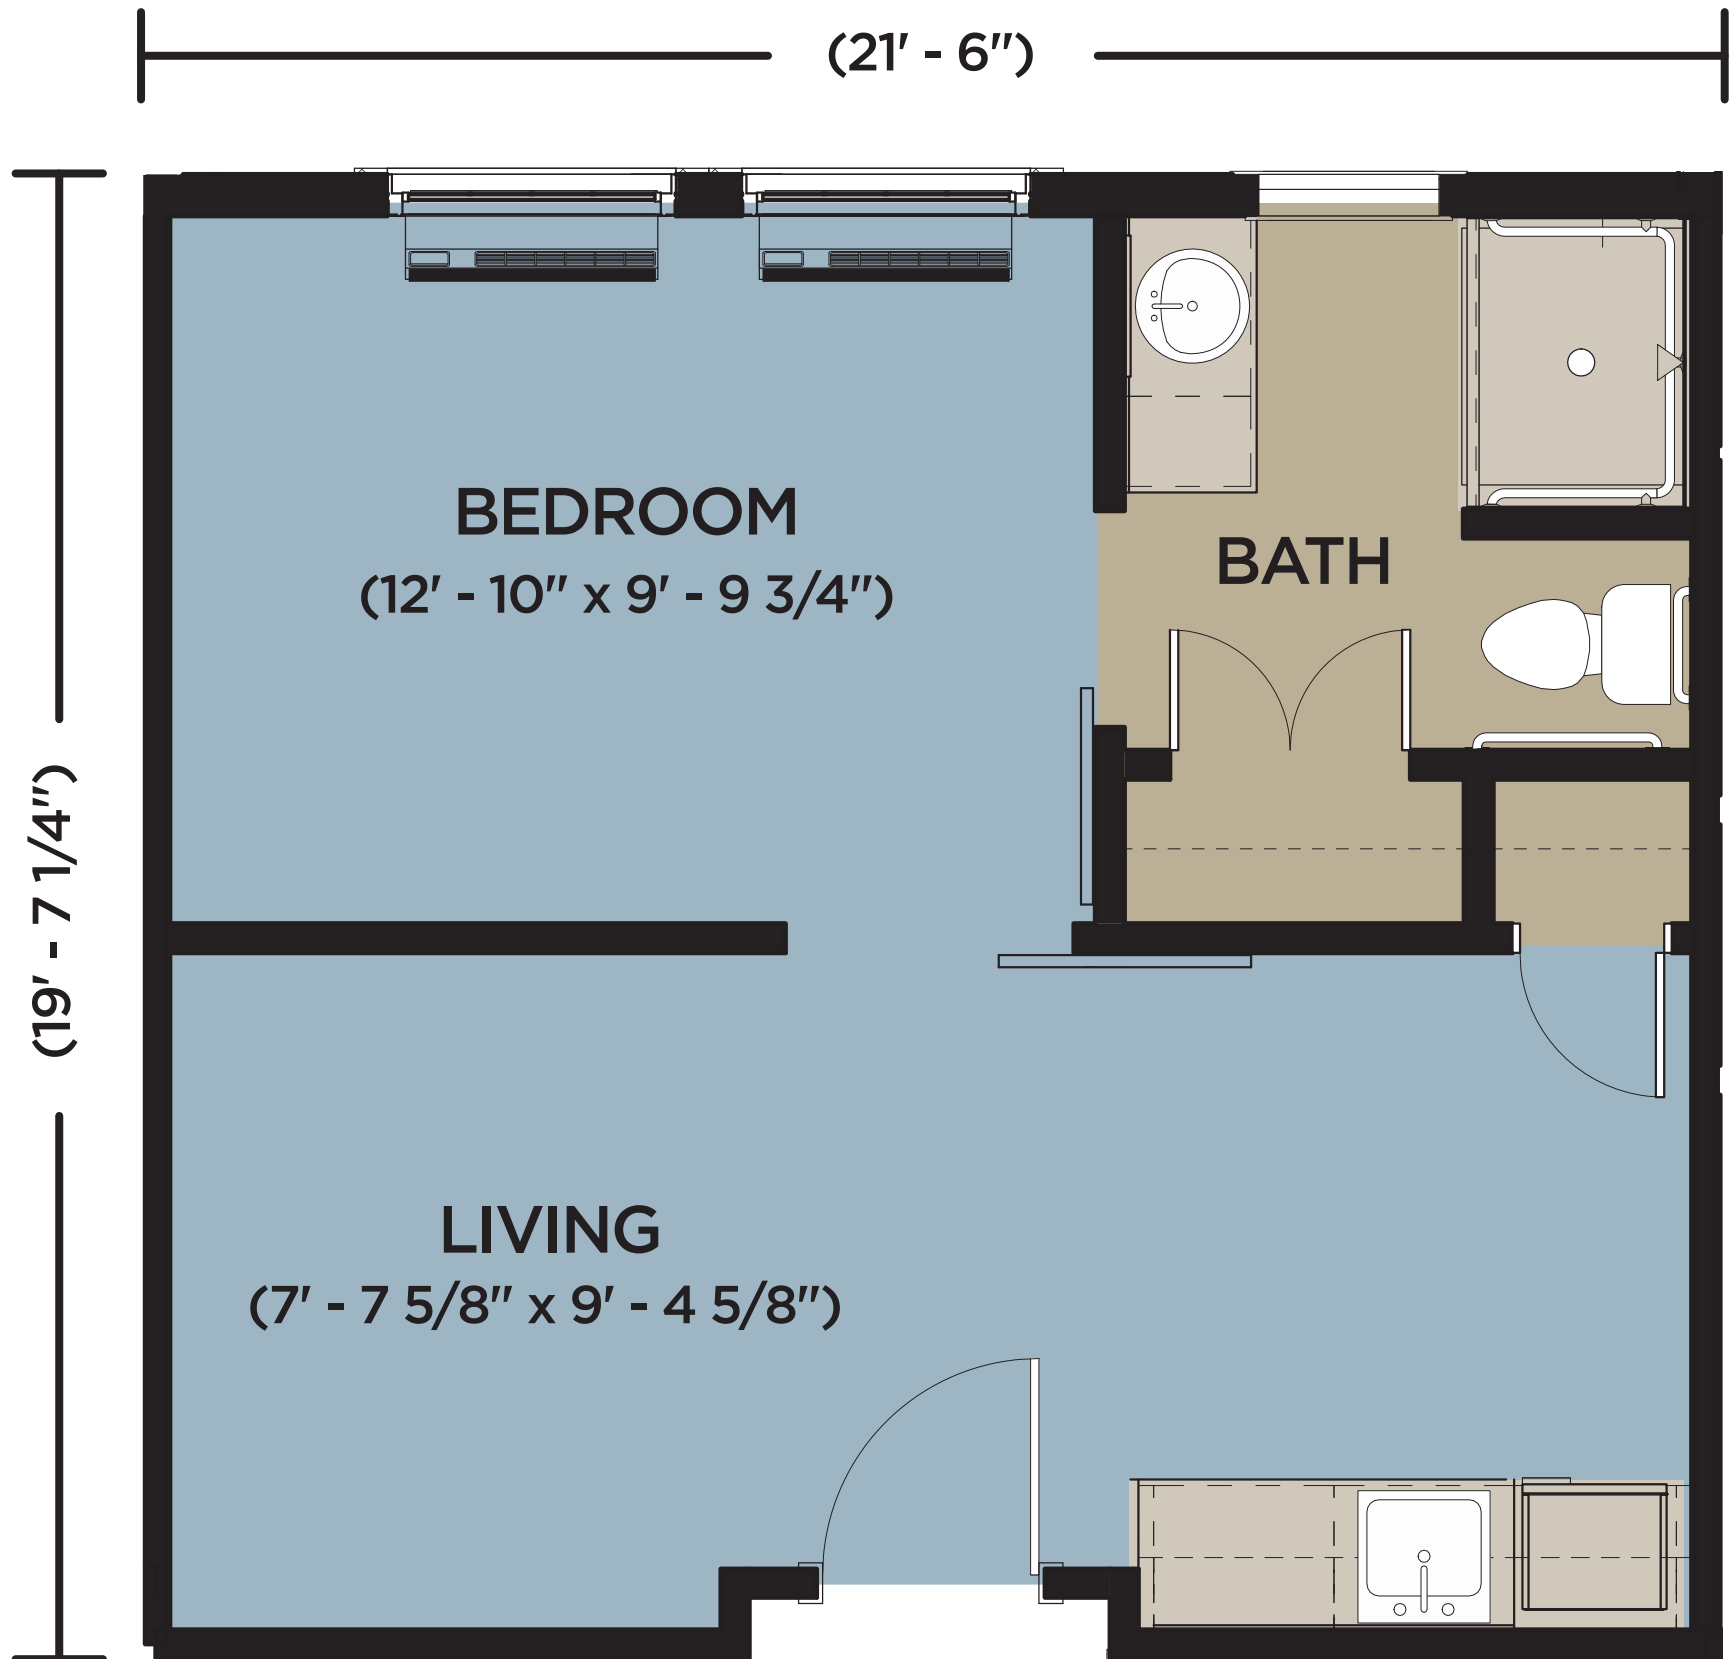

Dogwood Collection

Studio: Approx. Square Footage: 355

Juniper Collection

One Bedroom: Approx. Square Footage: 408

Juniper Collection

One Bedroom: Approx. Square Footage: 502

Azalea Collection

Two Bedroom: Approx. Square Footage: 713

Holly Collection

Studio: Approx. Square Footage: 341